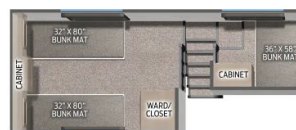

\$348 Bi-Weekly

SPECIFICATIONS

Year	2025
Manufacturer	PALOMINO
Brand	PUMA
Model	403LFT
Type	Destination Trailer
Status	New
Stock #	22826
Financing Available	✘
Warranty Available	✘
Suspension	N/A
Leveling	N/A
Exterior Length	42.9 ft.
Dry Weight	12477 lbs.
Sleeping Capacity	9 person(s)
Interior Colour	Stone
Exterior Colour	White / Blue
Slideouts	4

Disclaimer: Product information, pricing and photos are as accurate as possible and are subject to change without notice.

SELLING FEATURES

Introducing the 2025 Puma 403LFT, make by Palomino. The Puma 403LFT will let you enjoy comfort at your favorite vacation site. This park model sleeps up to 9 people. Inside the Puma 403LFT, you'll find two loft areas providing lots of extra sleeping spaces. Included with this Puma 403LFT is the T...