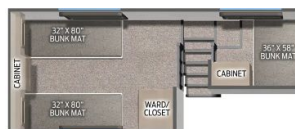

OPTIONS & EQUIPMENT

- VALUE SHOPPER LOFT PACKAGE
- LOFT PACKAGE
- ELECTRIC AWNING W/ LED STRIPE
- 2ND TRIFOLD SOFA IPO JACKNIFE SOFA
- THEATER SEAT IPO 2 PUSHBACK RECLINERS
- ROADSIDE ASSISTANCE
- CARBON MONOXIDE DETECTOR
- Z240 (CANADA)
- RVIA SEAL
- MVSA SEAL
- STONE DECOR