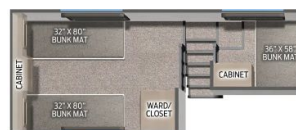

### SPECIFICATIONS

Year	2025
Manufacturer	PALOMINO
Brand	PUMA
Model	403LFT
Type	Park Model
Status	New
Stock #	22826
Financing Available	✘
Warranty Available	✘
Suspension	N/A
Leveling	N/A
Exterior Length	42.9 ft.
Dry Weight	12477 lbs.
Sleeping Capacity	9 person(s)
Interior Colour	Stone
Exterior Colour	White / Blue
Slideouts	4