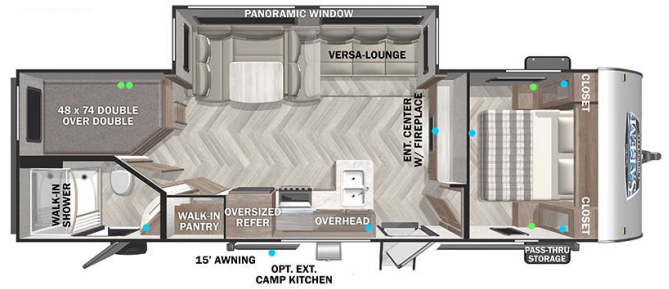

2022 FOREST RIVER SALEM CRUISE LITE 263BHXL

\$33,900.00

\$179 Bi-Weekly

SPECIFICATIONS

Year	2022
Manufacturer	FOREST RIVER
Brand	SALEM CRUISE LITE
Model	263BHXL
Type	Travel Trailer
Status	PreOwned
Stock #	427966
Financing Available	✓
Warranty Available	✓
Suspension	N/A
Leveling	N/A
Exterior Length	30.0 ft.
Dry Weight	5988 lbs.
Sleeping Capacity	10 person(s)
Interior Colour	N/A
Exterior Colour	Aluminum
Slideouts	1

Features:

- Sleeps up to 10 - front queen bed, the dinette and L-Shape couch folds down in to a bed and the bunks
- Kitchen includes fridge/freezer, microwave, range, sink and storage
- Bathroom with shower, toilet, sink and storage
- Furnace and A/C
- Spare tire, carrier, and cover
- Includes deep cycle battery and propane tanks
- Dry weight of 5,988lbs