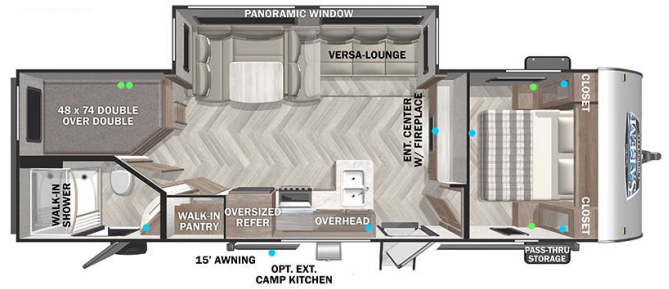

## 2022 FOREST RIVER SALEM CRUISE LITE 263BHXL

### SPECIFICATIONS

Year	2022
Manufacturer	FOREST RIVER
Brand	SALEM CRUISE LITE
Model	263BHXL
Type	Travel Trailer
Status	PreOwned
Stock #	427966
Financing Available	✓
Warranty Available	✓
Suspension	N/A
Leveling	N/A
Exterior Length	30.0 ft.
Dry Weight	5988 lbs.
Sleeping Capacity	10 person(s)
Interior Colour	N/A
Exterior Colour	Aluminum
Slideouts	1

### SELLING FEATURES

Preowned travel trailer with double bunks and big living area in great condition:

Features:

- Sleeps up to 10 - front queen bed, the dinette and L-Shape couch folds down in to a bed and the bunks
- Kitchen includes fridge/freezer, microwave, range, sink and storage
- Bathroom with shower, toilet, sink and storage
- Furnace and A/C
- Spare tire, carrier, and cover
- Includes deep cycle battery and propane tanks
- Dry weight of 5,988lbs