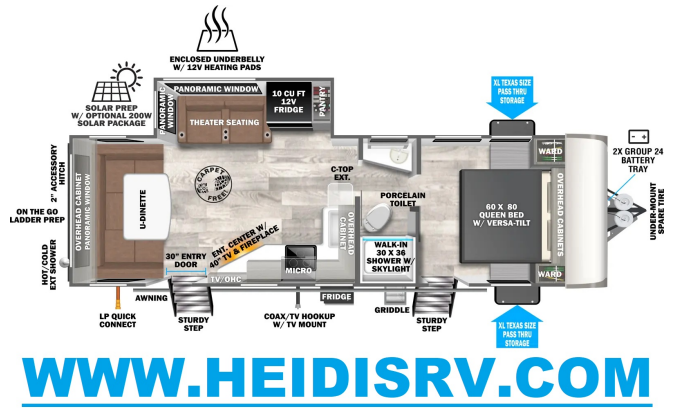

### SPECIFICATIONS

Year	2025
Manufacturer	FOREST RIVER
Brand	SALEM
Model	HEMISPHERE 24RD HL (REAR DINETTE*)
Type	Travel Trailer
Status	New
Stock #	6156
Sleeping Capacity	4 person(s)

**Disclaimer:** Product information, pricing and photos are as accurate as possible and are subject to change without notice.

**NEW**  
2025  
FOREST RIVER  
**SALEM**  
HEMISPHERE  
24RD HL

Couples Unit

Sleeps 4  
Length 29'11"

Located Between Barrie & Orillia  
Phone/Text 705-487-2214 | Email: heidis@heidisrv.com  
Toll Free: 1-888-322-3614 | Website: heidisrv.com

### OPTIONS & EQUIPMENT

- model length: 24'
- overall length (from bumper-to-hitch): 29'11"
- STANDARD FEATURES
- ELEVATED VALUE PACKAGE (INCLUDED)
- EXPEDITION PACKAGE (INCLUDED)
- 200 WATT ROOF MOUNTED SOLAR PACKAGE (200W PANEL / 30 AMP CHARGE CONTROLLER / 12V BATTERY)
- 3/4 2-TONE PAINTED FIBERGLASS FRONT CAP
- Z240 CANADIAN EDITION
- \*\* disclaimer: all 360 tours and video on our website is a stock video from Forest River's website and maybe different than our stock unit \*\*