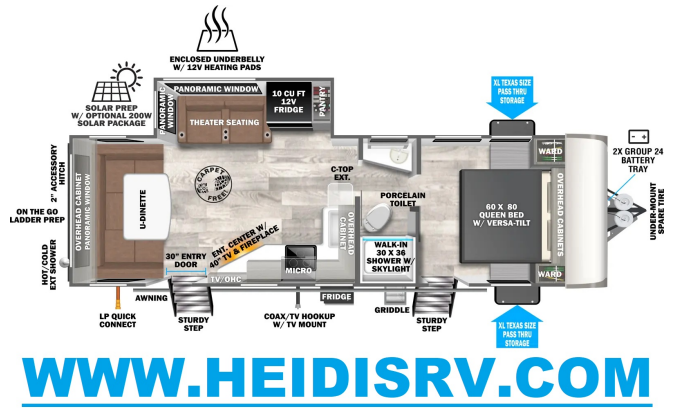

\$52,500.00

Originally ~~\$72,830.00~~

SPECIFICATIONS

Year	2025
Manufacturer	FOREST RIVER
Brand	SALEM
Model	HEMISPHERE 24RD HL (REAR DINETTE*)
Type	Travel Trailer
Status	New
Stock #	6156
Sleeping Capacity	4 person(s)

Disclaimer: Product information, pricing and photos are as accurate as possible and are subject to change without notice.

NEW
2025
FOREST RIVER
SALEM
HEMISPHERE
24RD HL

Couples Unit

Sleeps 4
Length 29'11"

Perfect for a family or group of four, this travel trailer is designed to provide both comfort and functionality. The front master bedroom offers privacy with its own exterior entry door, so you can slip out early for some...

OPTIONS & EQUIPMENT

- model length: 24'
- overall length (from bumper-to-hitch): 29'11"
- STANDARD FEATURES
- ELEVATED VALUE PACKAGE (INCLUDED)
- EXPEDITION PACKAGE (INCLUDED)
- 200 WATT ROOF MOUNTED SOLAR PACKAGE (200W PANEL / 30 AMP CHARGE CONTROLLER / 12V BATTERY)
- 3/4 2-TONE PAINTED FIBERGLASS FRONT CAP
- Z240 CANADIAN EDITION
- ** disclaimer: all 360 tours and video on our website is a stock video from Forest River's website and maybe different than our stock unit **