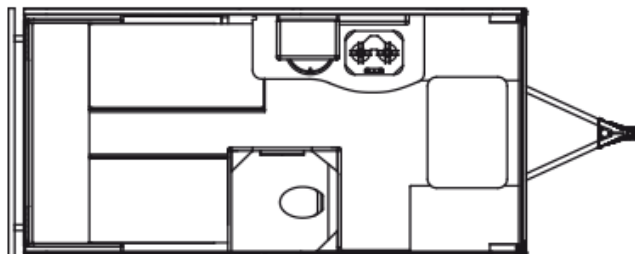

2017 SAFARI CONDO ALTO 1723

SPECIFICATIONS

Year	2017
Manufacturer	SAFARI CONDO
Brand	ALTO
Model	1723
Type	Travel Trailer
Status	PreOwned
Stock #	C7695
Financing Available	✓
Warranty Available	✓
Suspension	N/A
Leveling	N/A
Exterior Length	17.0 ft.
Dry Weight	N/A lbs.
Sleeping Capacity	3 person(s)
Interior Colour	DANISH MAPLE/ CONCRETE/ NATURAL BEIGE
Exterior Colour	SILVER
Slideouts	N/A

Disclaimer: Product information, pricing and photos are as accurate as possible and are subject to change without notice.

Powered by focusRV