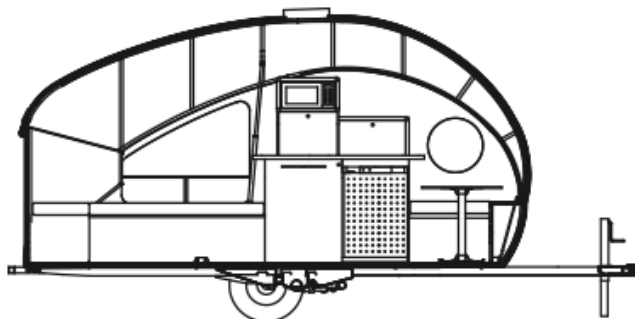

2017 SAFARI CONDO ALTO 1723

SPECIFICATIONS

Year	2017
Manufacturer	SAFARI CONDO
Brand	ALTO
Model	1723
Type	Travel Trailer
Status	PreOwned
Stock #	C7695
Financing Available	✓
Warranty Available	✓
Suspension	N/A
Leveling	N/A
Exterior Length	17.0 ft.
Dry Weight	N/A lbs.
Sleeping Capacity	3 person(s)
Interior Colour	DANISH MAPLE/ CONCRETE/ NATURAL BEIGE
Exterior Colour	SILVER
Slideouts	N/A

Disclaimer: Product information, pricing and photos are as accurate as possible and are subject to change without notice.

Powered by focusRV