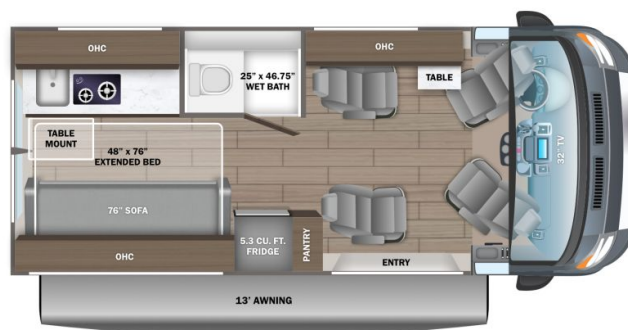

### SPECIFICATIONS

Year	2025
Manufacturer	JAYCO
Brand	SWIFT
Model	20A
Type	Motorhome
Class	B
Fuel Type	GAS
Status	New
Stock #	22802
Financing Available	✘
Warranty Available	✘
Odometer	712 kms.
VIN	3C6MRVUG5PE523406
Chassis	N/A
Engine	N/A
Transmission	N/A
Suspension	N/A
Leveling	N/A
Exterior Length	20.9 ft.
Dry Weight	N/A lbs.
Sleeping Capacity	4 person(s)
Interior Colour	Caribou
Exterior Colour	Granite
Slideouts	N/A