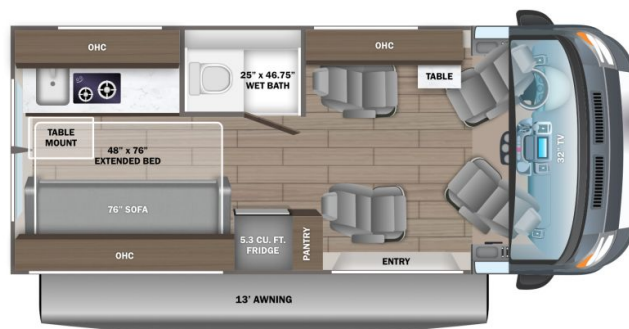

### SPECIFICATIONS

Year	2025
Manufacturer	JAYCO
Brand	SWIFT
Model	20A
Type	Motorhome
Class	B
Fuel Type	GAS
Status	New
Stock #	22804
Financing Available	✘
Warranty Available	✘
Odometer	803 kms.
VIN	3C6MRVUG2PE523413
Chassis	N/A
Engine	N/A
Transmission	N/A
Suspension	N/A
Leveling	N/A
Exterior Length	20.9 ft.
Dry Weight	N/A lbs.
Sleeping Capacity	4 person(s)
Interior Colour	Caribou
Exterior Colour	Granite
Slideouts	N/A