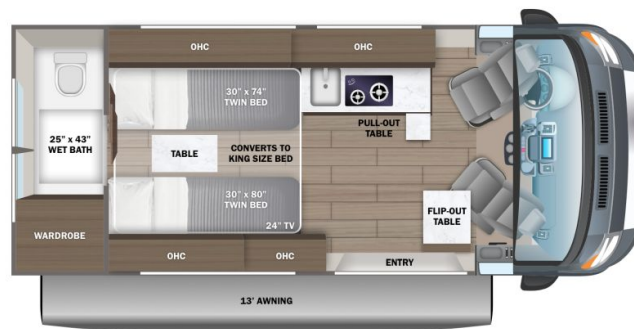

### SPECIFICATIONS

Year	2025
Manufacturer	JAYCO
Brand	SWIFT
Model	20T
Type	Motorhome
Class	B
Fuel Type	GAS
Status	New
Stock #	22811
Financing Available	✘
Warranty Available	✘
Odometer	0 kms.
VIN	3C6MRVUG1PE543653
Chassis	N/A
Engine	N/A
Transmission	N/A
Suspension	N/A
Leveling	N/A
Exterior Length	20.9 ft.
Dry Weight	N/A lbs.
Sleeping Capacity	3 person(s)
Interior Colour	Caribou
Exterior Colour	Granite
Slideouts	N/A