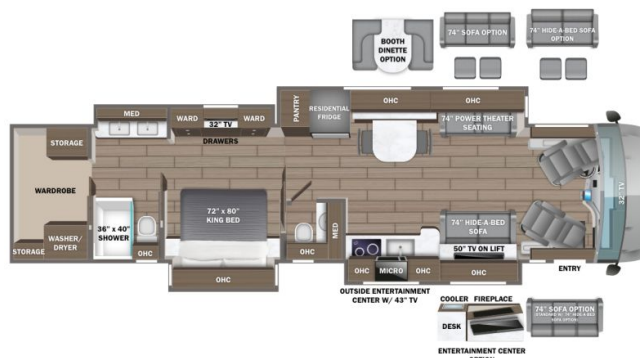

\$3,482 Bi-Weekly

2025 ENTEGRA COACH ANTHEM 44D

SPECIFICATIONS

Year	2025
Manufacturer	ENTEGRA COACH
Brand	ANTHEM
Model	44D
Type	Motorhome
Class	A
Fuel Type	DIESEL
Status	New
Stock #	22812
Financing Available	✗
Warranty Available	✗
Odometer	815 kms.
VIN	4VZAU1D10SC095600
Chassis	N/A
Engine	N/A
Transmission	N/A
Suspension	N/A
Leveling	N/A
Exterior Length	44.9 ft.
Dry Weight	N/A lbs.
Sleeping Capacity	4 person(s)
Interior Colour	Pashmina
Exterior Colour	Coral Grey
Slideouts	4

Disclaimer: Product information, pricing and photos are as accurate as possible and are subject to change without notice.

SELLING FEATURES

Specifications:

VIN: 4VZAU1D10SC095600

Length: 44.90 ft.

GVWR: 52000 lbs.

Sleeping Capacity: 4

Slideouts: 4

Exterior Colour: Coral Grey

Interior Colour: Pashmina

Water Tank: 100 gal.

Grey Tank: 62 gal.

Black Tank: 41 gal.

Width: 8.5 ft.

Height: 12.8 ft.

Hitch Weight: 15000 lbs.

Carry Capacity: 867...

OPTIONS & EQUIPMENT

- CANADIAN STANDARDS
- PASHMINA
- CORAL GREY EXTERIOR PAINT
- 12.5K GENERATOR
- FIREPLACE WITH TV ENTERTAINMENT
- BOOTH DINETTE
- STONEWALL GRAY CABINETRY
- ONYX WHITE POLISHED TILE