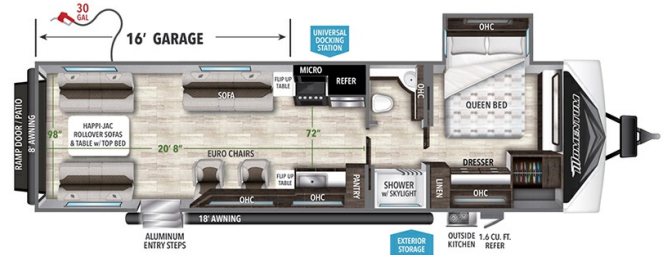

WOODY'S RV WORLD EDMONTON

webleads@woodysrvedmonton.dsmmessage.com 1-800-798-3380

14510 Mark Messier Trail NW, Edmonton, AB T6V 1H5

Local 1-780-455-3380 | Fax 1-780-455-3037 | <https://www.woodysrv.com/>

MSRP $79,980.00

Woody's Price

2023 GRAND DESIGN MOMENTUM G-CLASS 32G

SPECIFICATIONS

Year	2023
Manufacturer	GRAND DESIGN
Brand	MOMENTUM G-CLASS
Model	32G
Type	Toy Hauler
Status	PreOwned
Stock #	49362A
Financing Available	✓
Warranty Available	For Purchase
Suspension	N/A
Leveling	N/A
Exterior Length	36.8 ft.
Dry Weight	9374 lbs.
Sleeping Capacity	8 person(s)
Interior Colour	N/A
Exterior Colour	Fiberglass
Slideouts	1

Disclaimer: Product information, pricing and photos are as accurate as possible and are subject to change without notice.

SELLING FEATURES

Specifications and Features:

- Length (ft): 36'10"
- Height (ft): 12'1"
- Dry Weight (lbs): 9374
- Payload Capacity (lbs): 3626
- Hitch Weight (lbs): 1320
- Number Of Fresh Water Holding Tanks: 1
- Total Fresh Water Tank Capacity (gal): 96
- Number Of Gray Water Holding Tanks: 1
- Total Gray ...

OPTIONS & EQUIPMENT

- 2 BUNK BEDS
- 3 SLEEPING AREAS
- QUEEN SIZE BED
- STEREO
- FRIDGE 12 VOLT
- RANGE W/OVEN
- NIGHT SHADES
- PORCELAIN TOILET
- EXTERIOR SHOWER
- AMPLIFIED TV ANTENNA
- CABLE TV HOOK UP
- PWR AWNING
- ENTRY STEP, ALUMINUM
- MANUAL STABILIZER JACKS
- ROOF A/C 2 UNITS DUCTED
- ROOF LADDER
- RUBBER ROOF
- SPARE TIRE
- 30 AMP POWER
- SOLAR PANEL/S
- DRY WEIGHT: 9,482 LBS.
- GVWR: 13,000 LBS.
- GAS GENERATOR
- WATER HEATER: LP/110/DSI 6 GAL.
- HEATED HOLDING TANKS
- WATER HEATER BYPASS
- 1 SLIDE
- ALUM. FRAME CONSTRUCTION