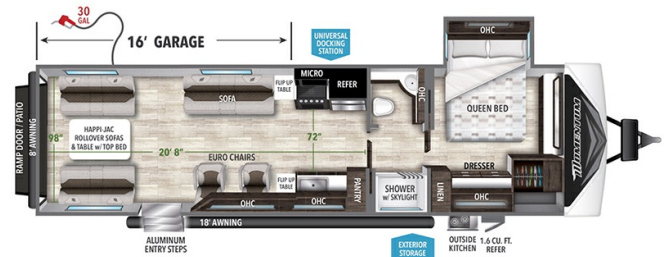

2023 GRAND DESIGN MOMENTUM G-CLASS 32G

MSRP \$79,980.00

\$283 Bi-Weekly

\$0 down @ 7.99% APR for 60/240 months

(\$27,660 C.O.B.) O.A.C.

Woody's Price \$69,980.00

SPECIFICATIONS

Year	2023
Manufacturer	GRAND DESIGN
Brand	MOMENTUM G-CLASS
Model	32G
Type	Toy Hauler
Status	PreOwned
Stock #	49362A
Financing Available	✓
Warranty Available	For Purchase
Suspension	N/A
Leveling	N/A
Exterior Length	36.8 ft.
Dry Weight	9374 lbs.
Sleeping Capacity	8 person(s)
Interior Colour	N/A
Exterior Colour	Fiberglass
Slideouts	1

Disclaimer: Product information, pricing and photos are as accurate as possible and are subject to change without notice.

SELLING FEATURES

Specifications and Features:

- Length (ft): 36'10"
- Height (ft): 12'1"
- Dry Weight (lbs): 9374
- Payload Capacity (lbs): 3626
- Hitch Weight (lbs): 1320
- Number Of Fresh Water Holding Tanks: 1
- Total Fresh Water Tank Capacity (gal): 96
- Number Of Gray Water Holding Tanks: 1
- Total Gray ...

OPTIONS & EQUIPMENT

- 2 BUNK BEDS
- 3 SLEEPING AREAS
- QUEEN SIZE BED
- STEREO
- FRIDGE 12 VOLT
- RANGE W/OVEN
- NIGHT SHADES
- PORCELAIN TOILET
- EXTERIOR SHOWER
- AMPLIFIED TV ANTENNA
- CABLE TV HOOK UP
- PWR AWNING
- ENTRY STEP, ALUMINUM
- MANUAL STABILIZER JACKS
- ROOF A/C 2 UNITS DUCTED
- ROOF LADDER
- RUBBER ROOF
- SPARE TIRE
- 30 AMP POWER
- SOLAR PANEL/S
- DRY WEIGHT: 9,482 LBS.
- GVWR: 13,000 LBS.
- GAS GENERATOR