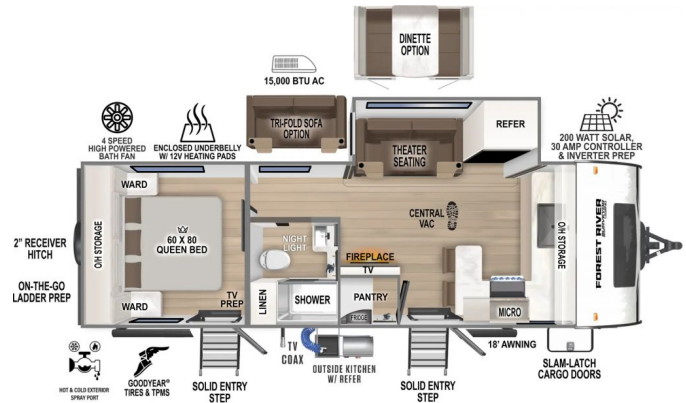

SPECIFICATIONS

Year	2025
Manufacturer	FOREST RIVER
Brand	SURVEYOR LEGEND
Model	235FKLE
Type	Travel Trailer
Status	New
Stock #	SL048979
Financing Available	✓
Warranty Available	✓
Suspension	N/A
Leveling	N/A
Exterior Length	28.7 ft.
Dry Weight	5693 lbs.
Sleeping Capacity	4 person(s)
Interior Colour	Desert Canyon
Exterior Colour	Fiberglass
Slideouts	1

Disclaimer: Product information, pricing and photos are as accurate as possible and are subject to change without notice.

SELLING FEATURES

Specifications and Features:

- Length (ft): 28'8"
- Width (ft): 8'0"
- GVWR (lbs): 7750
- Dry Weight (lbs): 6070
- Payload Capacity (lbs): 2057
- Hitch Weight (lbs): 750
- Number Of Fresh Water Holding Tanks: 1
- Total Fresh Water Tank Capacity (gal): 40
- Number Of Gray Water Holding Tanks: ...

- Residential Dinette Light
- Residential Range Top w/ Glass Cover
- Residential Vanity Mirror w/ Storage
- Under Bed Storage Drawers & Motion Lighting (Select Models)
- EZ-Open Trifold Sofa (Select Models)
- Congoleum® Carefree Linoleum
- Outdoor Kitchen - Gas Griddle Sink Refer (Sub-4s - Griddle & Shelf)
- Exterior Spray Port
- Power Tongue Jack w/ Hitch Light
- Black Tank Flush
- Aluminum Wheels
- Motion Sensor LED Lighting in Front P/T
- 3/4" Drillbit for Manual Jacks
- Roof Ladder Prep
- Rear Camera Prep
- Azdel Composite Walls
- PVC Roof

SURVEYOR LEGEND PACKAGE:

- Automotive Style Tinted Front Windshield
- Residential Queen Size Bed
- Oversized Dinette Storage Access Doors
- Front Exterior Slam Latch Baggage Doors

OPTIONS:

- Additional 200W Solar Panel
- Theater Seating IPO Booth Dinette