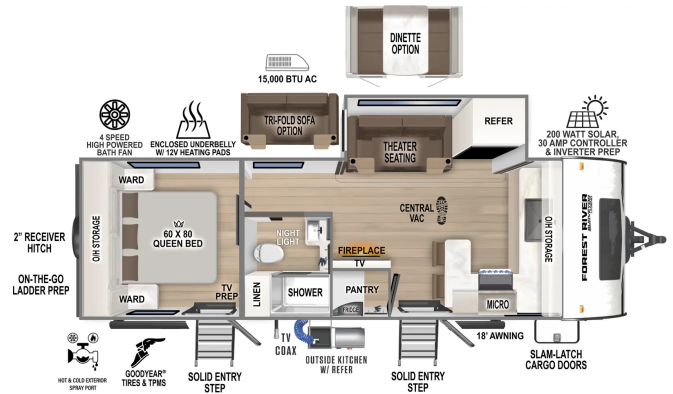

2025 FOREST RIVER SURVEYOR LEGEND 235FKLE

\$34,992.00

Originally \$50,742.75

SPECIFICATIONS

Year	2025
Manufacturer	FOREST RIVER
Brand	SURVEYOR LEGEND
Model	235FKLE
Type	Travel Trailer
Status	New
Stock #	SL048979
Financing Available	✓
Warranty Available	✓
Suspension	N/A
Leveling	N/A
Exterior Length	28.7 ft.
Dry Weight	5693 lbs.
Sleeping Capacity	4 person(s)
Interior Colour	Desert Canyon
Exterior Colour	Fiberglass
Slideouts	1

Disclaimer: Product information, pricing and photos are as accurate as possible and are subject to change without notice.

SELLING FEATURES

Specifications and Features:

- Length (ft): 28'8"
- Width (ft): 8'0"
- GVWR (lbs): 7750
- Dry Weight (lbs): 6070
- Payload Capacity (lbs): 2057
- Hitch Weight (lbs): 750
- Number Of Fresh Water Holding Tanks: 1
- Total Fresh Water Tank Capacity (gal): 40
- Number Of Gray Water Holding Tanks: ...

- Roller Shades T/O
- Upgraded Slow-Close Shower Door
- HD TV
- Residential Faucets
- Surf(x)® Seamless Countertops T/O
- Residential Dinette Light
- Residential Range Top w/ Glass Cover
- Residential Vanity Mirror w/ Storage
- Under Bed Storage Drawers & Motion Lighting (Select Models)
- EZ-Open Trifold Sofa (Select Models)
- Congoleum® Carefree Linoleum
- Outdoor Kitchen - Gas Griddle Sink Refer (Sub-4s - Griddle & Shelf)
- Exterior Spray Port
- Power Tongue Jack w/ Hitch Light
- Black Tank Flush
- Aluminum Wheels
- Motion Sensor LED Lighting in Front P/T
- 3/4" Drillbit for Manual Jacks
- Roof Ladder Prep
- Rear Camera Prep
- Azdel Composite Walls
- PVC Roof

SURVEYOR LEGEND PACKAGE:

- Automotive Style Tinted Front Windshield
- Residential Queen Size Bed
- Oversized Dinette Storage Access Doors
- Front Exterior Slam Latch Baggage Doors

OPTIONS:

- Additional 200W Solar Panel
- Theater Seating IPO Booth Dinette