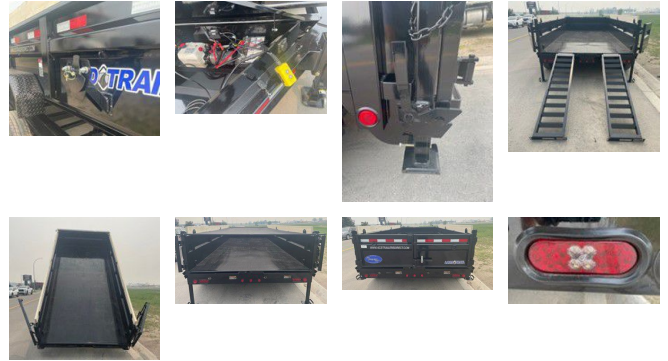

2025 LOAD TRAIL TRIPLE AXLE DUMP DL16

SPECIFICATIONS

| | |
|---------------------|-----------------------|
| Year | 2025 |
| Manufacturer | LOAD TRAIL |
| Brand | TRIPLE AXLE DUMP |
| Model | DL16 |
| Type | Dump Trailer |
| Status | New |
| Stock # | 329533 |
| Financing Available | ✘ |
| Warranty Available | ✘ |
| Location | High River |
| Exterior Length | 16.0 ft. (192 inches) |
| GVWR | N/A lbs. |
| Exterior Width | 7.00 ft. (84 inches) |
| Colour | Black |

Disclaimer: Product information, pricing and photos are as accurate as possible and are subject to change without notice.

SELLING FEATURES

2024 LOAD TRAIL 83" X 16FT TRIPLE AXLE(21,000LBS GVW) H.D. LOW PROFILE DUMPBOX 21,000LBS LIFTING CAPACITY W/ADDITIONAL OPTIONS:

- LOW PROFILE - 28" DECK HEIGHT, much easier to load equipment
- L.E.D. LIGHTS full LED package
- L.E.D. BACK UP LIGHTS - backup safely in dark
- CUSTOM AIRFLOW ...

Powered by focusRV

Powered by focusRV