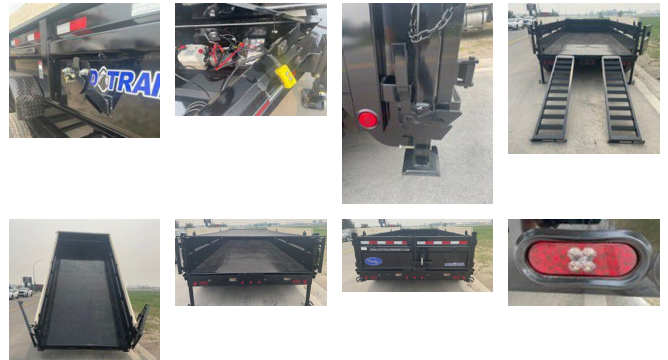

## 2025 LOAD TRAIL TRIPLE AXLE DUMP DL16

### SPECIFICATIONS

Year	2025
Manufacturer	LOAD TRAIL
Brand	TRIPLE AXLE DUMP
Model	DL16
Type	Dump Trailer
Status	New
Stock #	329533
Financing Available	✘
Warranty Available	✘
Location	High River
Exterior Length	16.0 ft. (192 inches)
GVWR	N/A lbs.
Exterior Width	7.00 ft. (84 inches)
Colour	Black

### SELLING FEATURES

2024 LOAD TRAIL 83" X 16FT TRIPLE AXLE(21,000LBS GVW) H.D. LOW PROFILE DUMPBOX 21,000LBS LIFTING CAPACITY W/ADDITIONAL OPTIONS:

- LOW PROFILE - 28" DECK HEIGHT, much easier to load equipment
- L.E.D. LIGHTS full LED package
- L.E.D. BACK UP LIGHTS - backup safely in dark
- CUSTOM AIRFLOW ...