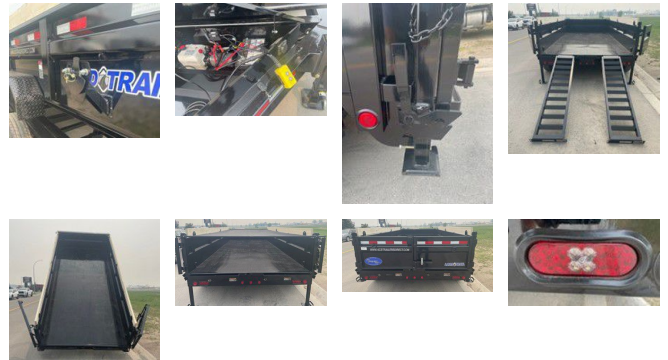

### 2025 LOAD TRAIL TRIPLE AXLE DUMP DL16

#### SPECIFICATIONS

Year	2025
Manufacturer	LOAD TRAIL
Brand	TRIPLE AXLE DUMP
Model	DL16
Type	Dump Trailer
Status	New
Stock #	329533
Financing Available	✘
Warranty Available	✘
Location	High River
Exterior Length	16.0 ft. (192 inches)
GVWR	N/A lbs.
Exterior Width	7.00 ft. (84 inches)
Colour	Black

#### SELLING FEATURES

2024 LOAD TRAIL 83" X 16FT TRIPLE AXLE(21,000LBS GVW) H.D. LOW PROFILE DUMPBOX 21,000LBS LIFTING CAPACITY W/ADDITIONAL OPTIONS:

- LOW PROFILE - 28" DECK HEIGHT, much easier to load equipment
- L.E.D. LIGHTS full LED package
- L.E.D. BACK UP LIGHTS - backup safely in dark
- CUSTOM AIRFLOW ...