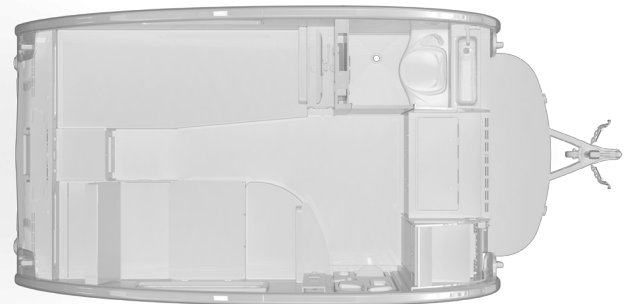

SPECIAL UNIT

\$49,900.00

Originally \$50,900

\$235 Bi-Weekly

2025 nuCamp TAB 360 S BOONDOCK PKG

SPECIFICATIONS

Year	2025
Manufacturer	nuCamp
Brand	TAB
Model	360 S BOONDOCK PKG
Type	Teardrop Trailer
Status	New
Stock #	007089
Financing Available	✓
Warranty Available	✓
Suspension	N/A
Leveling	Manual
Exterior Length	16.8 ft.
Dry Weight	2714 lbs.
Sleeping Capacity	2 person(s)
Interior Colour	N/A
Exterior Colour	Fibreglass
Slideouts	N/A

Disclaimer: Product information, pricing and photos are as accurate as possible and are subject to change without notice.

SELLING FEATURES

The new nuCamp teardrop! The TAB 360!

Features:

2025 TAB 360 S:

- **BASE PACKAGE:**
 - Premium Soft-Close Cabinetry
 - Alde® Heating/Hot Water System
 - Central A/C & Heat Exchange
 - Large Front Window
 - Glass-Top Sink & 2-Burner Stove Combination
 - 5 cu ft 12-volt Compressor Refrigerator
 - Cassette Toilet w/ Molded Sink
 - Rear Stargazer Window
 - Power Roof Fan
 - Composite Flooring
 - Molded Underbelly Shield
 - 15" Steel Spare Tire
 - Electric Brakes
 - Nautilus w/ External Shower
 - External LP Hook-Up
 - XL Diamond Plate Storage Tub
 - Custom Trim Kit w/ Molded Keder Rail
 - Aggressive Off-Road Tires
 - Pitched Axle
 - Boondock Molded Fenders
 - Boondock Entry Door Handle & Step
 - Bluetooth® Media Center w/ 12v 24" Smart TV
- **CONVENIENCE PACKAGE:**
 - 180-watt Solar Panel
 - External Solar Port
 - 100Ah 12-volt Lithium Battery
 - Intelligent Battery Detection Converter

- Bluetooth® Smartshunt Battery Monitor

- Sleeps up to 2
- Kitchen includes fridge, stovetop, sink and storage
- Wet bath includes shower, toilet and side portal window
- Entertainment space with TV and stereo
- Exterior baggage door
- Propane tank
- Full manufacturer's warranty
- Dry weight of 2,714lbs