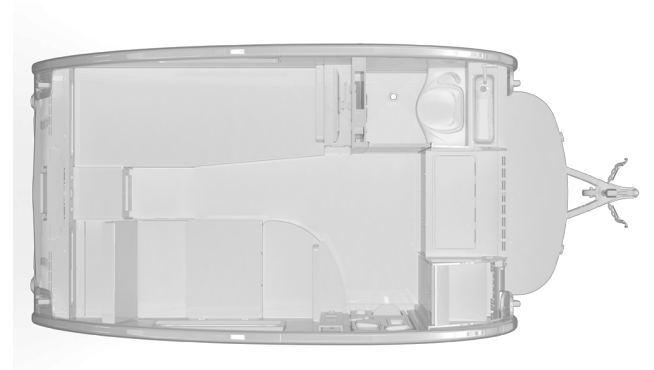

2025 nuCamp TAB 360 S BOONDOCK PKG

\$49,900.00

\$234 Bi-Weekly

SPECIFICATIONS

Year	2025
Manufacturer	nuCamp
Brand	TAB
Model	360 S BOONDOCK PKG
Type	Teardrop Trailer
Status	New
Stock #	007089
Financing Available	✓
Warranty Available	✓
Suspension	N/A
Leveling	Manual
Exterior Length	16.8 ft.
Dry Weight	2714 lbs.
Sleeping Capacity	2 person(s)
Interior Colour	N/A
Exterior Colour	Fibreglass
Slideouts	N/A

Disclaimer: Product information, pricing and photos are as accurate as possible and are subject to change without notice.

SELLING FEATURES

The new nuCamp teardrop! The TAB 360!

Features:

2025 TAB 360 S:

- **BASE PACKAGE:**
 - Premium Soft-Close Cabinetry
 - Alde® Heating/Hot Water System
 - Central A/C & Heat Exchange
 - Large Front Window
 - Glass-Top Sink & 2-Burner Stove Combination
 - 5 cu ft 12-volt Compressor Refrigerator
 - Cassette Toilet w/ Molded Sink
 - Rear Stargazer Window
 - Power Roof Fan
 - Composite Flooring
 - Molded Underbelly Shield
 - 15" Steel Spare Tire
 - Electric Brakes
 - Nautilus w/ External Shower
 - External LP Hook-Up
 - XL Diamond Plate Storage Tub
 - Custom Trim Kit w/ Molded Keder Rail
 - Aggressive Off-Road Tires
 - Pitched Axle
 - Boondock Molded Fenders
 - Boondock Entry Door Handle & Step
 - Bluetooth® Media Center w/ 12v 24" Smart TV
- **CONVENIENCE PACKAGE:**
 - 180-watt Solar Panel
 - External Solar Port
 - 100Ah 12-volt Lithium Battery
 - Intelligent Battery Detection Converter
 - Bluetooth® Smartshunt Battery Monitor

- Sleeps up to 2
- Kitchen includes fridge, stovetop, sink and storage
- Wet bath includes shower, toilet and side portal window
- Entertainment space with TV and stereo
- Exterior baggage door
- Propane tank
- Full manufacturer's warranty
- Dry weight of 2,714lbs