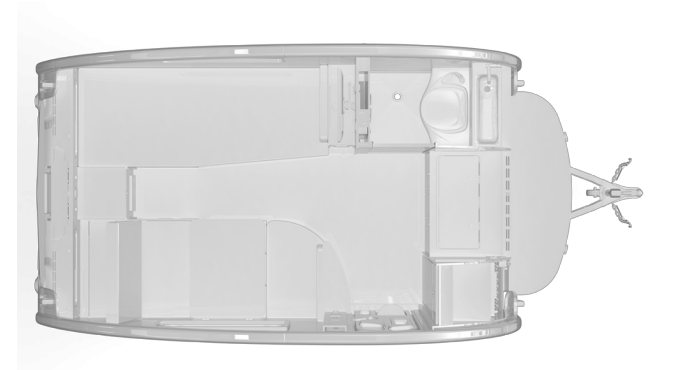

### SPECIFICATIONS

Year	2025
Manufacturer	nuCamp
Brand	TAB
Model	360 S BOONDOCK PKG
Type	Teardrop Trailer
Status	New
Stock #	007089
Financing Available	✓
Warranty Available	✓
Suspension	N/A
Leveling	Manual
Exterior Length	16.8 ft.
Dry Weight	2714 lbs.
Sleeping Capacity	2 person(s)
Interior Colour	N/A
Exterior Colour	Fibreglass
Slideouts	N/A