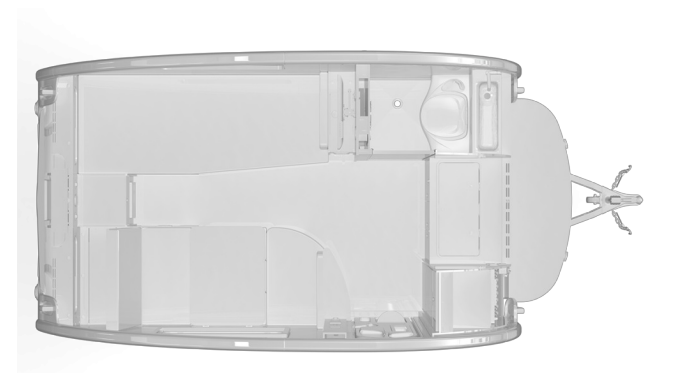

**2025 nuCamp TAB 360 S BOONDOCK WITH BLACK CANYON PKG**

**\$53,900.00**

**\$243 Bi-Weekly**

**SPECIFICATIONS**

Year	2025
Manufacturer	nuCamp
Brand	TAB
Model	360 S BOONDOCK WITH BLACK CANYON PKG
Type	Teardrop Trailer
Status	New
Stock #	007086
Financing Available	✓
Warranty Available	✓
Suspension	N/A
Leveling	Manual
Exterior Length	16.8 ft.
Dry Weight	2729 lbs.
Sleeping Capacity	2 person(s)
Interior Colour	N/A
Exterior Colour	Fibreglass
Slideouts	N/A

**Disclaimer:** Product information, pricing and photos are as accurate as possible and are subject to change without notice.

**SELLING FEATURES**

The new nuCamp teardrop! The TAB 360!

Features:

2025 TAB 360 S:

- **BASE PACKAGE:**
  - Premium Soft-Close Cabinetry
  - Alde® Heating/Hot Water System
  - Central A/C & Heat Exchange
  - Large Front Window
  - Glass-Top Sink & 2-Burner Stove Combination
  - 5 cu ft 12-volt Compressor Refrigerator
  - Cassette Toilet w/ Molded Sink
  - Rear Stargazer Window
  - Power Roof Fan
  - Composite Flooring
  - Molded Underbelly Shield
  - 15" Steel Spare Tire
  - Electric Brakes
  - Nautilus w/ External Shower
  - External LP Hook-Up
  - XL Diamond Plate Storage Tub
  - Custom Trim Kit w/ Molded Keder Rail
  - Aggressive Off-Road Tires
  - Pitched Axle
  - Boondock Molded Fenders
  - Boondock Entry Door Handle & Step
  - Bluetooth® Media Center w/ 12v 24" Smart TV
- **CONVENIENCE PACKAGE:**
  - 180-watt Solar Panel
  - External Solar Port
  - 100Ah 12-volt Lithium Battery
  - Intelligent Battery Detection Converter
  - Bluetooth® Smartshunt Battery Monitor

**Black Canyon Package:**

- Solar Upgrade to Dual 190-watt Panels
- Holding Tank Heaters
- Under-Glow Lights

- Sleeps up to 2
- Kitchen includes fridge, stovetop, sink and storage
- Wet bath includes shower, toilet and side portal window
- Entertainment space with TV and stereo
- Exterior baggage door
- Propane tank
- Full manufacturer's warranty
- Dry weight of 2,729lbs