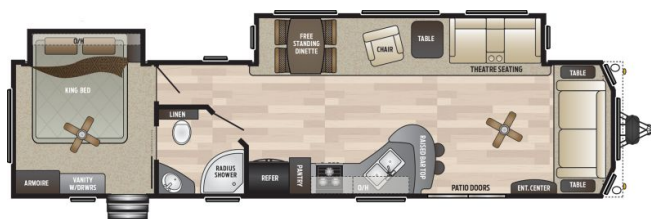

\$226 Bi-Weekly

2019 KEYSTONE RETREAT 39FDEN

SPECIFICATIONS

Year	2019
Manufacturer	KEYSTONE
Brand	RETREAT
Model	39FDEN
Type	Destination Trailer
Status	PreOwned
Stock #	22769
Financing Available	✘
Warranty Available	✘
Suspension	N/A
Leveling	N/A
Exterior Length	40.9 ft.
Dry Weight	10760 lbs.
Sleeping Capacity	3 person(s)
Interior Colour	Brown
Exterior Colour	Brown
Slideouts	2

Disclaimer: Product information, pricing and photos are as accurate as possible and are subject to change without notice.

SELLING FEATURES

Introducing the 2019 Retreat 39FDEN, from Keystone. The Retreat 39FDEN is designed for extended stays. This destination trailer sleeps up to 3 people. Inside the Retreat 39FDEN, you will find a table and chairs dinette, as well as a fireplace. Embrace the RV lifestyle and unlock a world of advent...

OPTIONS & EQUIPMENT

- FRONT MANUAL TONGUE JACK
- FIREPLACE
- TABLE AND CHAIRS DINETTE
- MICROWAVE
- OVEN
- 3-BURNER STOVE TOP
- POWERAWNING

Powered by focusRV