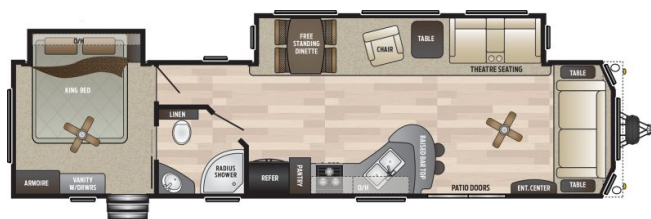

2019 KEYSTONE RETREAT 39FDEN

SPECIFICATIONS

Year	2019
Manufacturer	KEYSTONE
Brand	RETREAT
Model	39FDEN
Type	Destination Trailer
Status	PreOwned
Stock #	22769
Financing Available	✘
Warranty Available	✘
Suspension	N/A
Leveling	N/A
Exterior Length	40.9 ft.
Dry Weight	10760 lbs.
Sleeping Capacity	3 person(s)
Interior Colour	Brown
Exterior Colour	Brown
Slideouts	2

Disclaimer: Product information, pricing and photos are as accurate as possible and are subject to change without notice.

SELLING FEATURES

Introducing the 2019 Retreat 39FDEN, from Keystone. The Retreat 39FDEN is designed for extended stays. This destination trailer sleeps up to 3 people. Inside the Retreat 39FDEN, you will find a table and chairs dinette, as well as a fireplace. Embrace the RV lifestyle and unlock a world of advent...

OPTIONS & EQUIPMENT

- FRONT MANUAL TONGUE JACK
- FIREPLACE
- TABLE AND CHAIRS DINETTE
- MICROWAVE
- OVEN
- 3-BURNER STOVE TOP
- POWERAWNING

Powered by focusRV