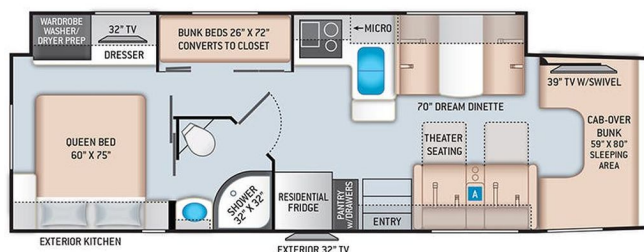

Year	2021
Manufacturer	THOR
Brand	MAGNITUDE
Model	RB34
Type	Motorhome
Class	C
Fuel Type	DIESEL
Status	PreOwned
Stock #	22758
Financing Available	✘
Warranty Available	✘
Odometer	30567 kms.
VIN	1FDUF5HT8MEC43815
Chassis	N/A
Engine	N/A
Transmission	N/A
Suspension	N/A
Leveling	N/A
Exterior Length	35.5 ft.
Dry Weight	N/A lbs.
Sleeping Capacity	10 person(s)
Interior Colour	Black Diamond II
Exterior Colour	Chandler Blue
Slideouts	1

Disclaimer: Product information, pricing and photos are as accurate as possible and are subject to change without notice.

SELLING FEATURES

Introducing the 2021 Magnitude RB34, from Thor. The Magnitude RB34 boasts a number of features that make the journey as enjoyable as the destination. This C class motorhome sleeps up to 10 people. The Magnitude RB34 rides on a Ford chassis, powered by a 330HP engine with a 10 speed automatic tran...

OPTIONS & EQUIPMENT

- LIQUID SPRINGS
- EXTRA SOLAR PANELS
- LARGER INVERTORS
- EXTERIOR KITCHEN
- EXTERIOR ENTERTAINMENT CENTER
- BUNK OVER FRONT CAB
- FOUR SEAT BENCH DINETTE
- BUNK BEDS
- JACK-KNIFE SOFA
- 2 BURNER COOKTOP
- MICROWAVE
- INDUCTION STOVETOP
- TOUCH SCREEN CONTROL PANEL