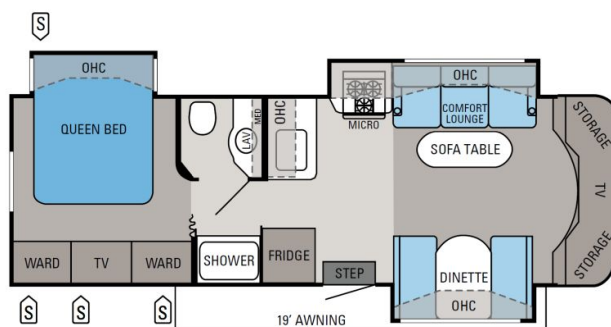

SPECIAL UNIT

2011 JAYCO MELBOURNE 29D

SPECIFICATIONS

Year	2011
Manufacturer	JAYCO
Brand	MELBOURNE
Model	29D
Type	Motorhome
Class	C
Fuel Type	GAS
Status	PreOwned
Stock #	22793
Financing Available	✘
Warranty Available	✘
Odometer	70518 kms.
VIN	1FDXE4FS4ADA96656
Chassis	N/A
Engine	N/A
Transmission	N/A
Suspension	N/A
Leveling	N/A
Exterior Length	31.7 ft.
Dry Weight	12401 lbs.
Sleeping Capacity	6 person(s)
Interior Colour	Brown
Exterior Colour	Brown
Slideouts	3

Disclaimer: Product information, pricing and photos are as accurate as possible and are subject to change without notice.

SELLING FEATURES

Introducing the 2011 Melbourne 29D, from Jayco. The Melbourne 29D contains everything you will need to make traveling effortless and straightforward. This C class motorhome sleeps up to 6 people. The Melbourne 29D rides on a Ford chassis, powered by a 305HP gas engine with a 5 speed automatic tra...

OPTIONS & EQUIPMENT

- SLIDEOUT AWNINGS
- ROOF LADDER
- FOUR SEAT BENCH DINETTE
- JACK-KNIFE SOFA
- 3-BURNER STOVE TOP
- MICROWAVE
- QUEEN BED
- TV IN BEDROOM