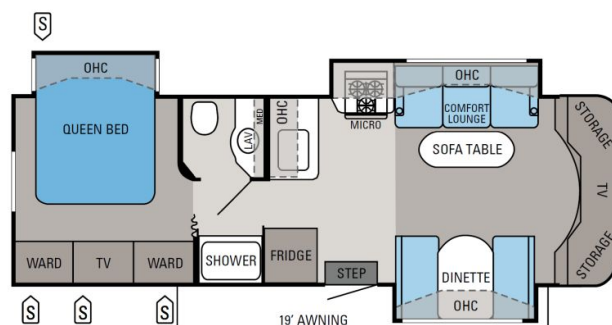

SICARD RV

sales.leads.focusrv@sicardrv.com 1-800-688-2210
7526 Regional Road 20, West Lincoln, ON L0R 2A0
Local 1-905-957-3344 | Fax 1-905-957-7855 | www.sicardrv.com

2011 JAYCO MELBOURNE 29D

$59,900.00

Originally $64,900.00

$502 Bi-Weekly

SPECIFICATIONS

Year	2011
Manufacturer	JAYCO
Brand	MELBOURNE
Model	29D
Type	Motorhome
Class	C
Fuel Type	GAS
Status	PreOwned
Stock #	22793
Financing Available	✘
Warranty Available	✘
Odometer	126346 kms.
VIN	1FDXE4FS4ADA96656
Chassis	N/A
Engine	N/A
Transmission	N/A
Suspension	N/A
Leveling	N/A
Exterior Length	31.7 ft.
Dry Weight	12401 lbs.
Sleeping Capacity	6 person(s)
Interior Colour	Brown
Exterior Colour	Brown
Slideouts	3

Disclaimer: Product information, pricing and photos are as accurate as possible and are subject to change without notice.

SELLING FEATURES

Introducing the 2011 Melbourne 29D, from Jayco. The Melbourne 29D contains everything you will need to make traveling effortless and straightforward. This C class motorhome sleeps up to 6 people. The Melbourne 29D rides on a Ford chassis, powered by a 305HP gas engine with a 5 speed automatic tra...

OPTIONS & EQUIPMENT

- SLIDEOUT AWNINGS
- ROOF LADDER
- FOUR SEAT BENCH DINETTE
- JACK-KNIFE SOFA
- 3-BURNER STOVE TOP
- MICROWAVE
- QUEEN BED
- TV IN BEDROOM

Powered by focusRV