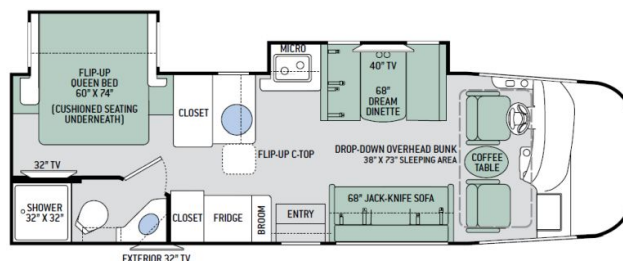

### SPECIFICATIONS

Year	2019
Manufacturer	THOR
Brand	AXIS
Model	27.7
Type	Motorhome
Class	A
Fuel Type	GAS
Status	PreOwned
Stock #	22800
Financing Available	✘
Warranty Available	✘
Odometer	60524 kms.
VIN	1FC4E4KS1JDC18371
Chassis	N/A
Engine	N/A
Transmission	N/A
Suspension	N/A
Leveling	N/A
Exterior Length	28.5 ft.
Dry Weight	N/A lbs.
Sleeping Capacity	7 person(s)
Interior Colour	Harbor Shores
Exterior Colour	Lighthouse
Slideouts	2

### SELLING FEATURES

Introducing the 2019 Axis 27.7, from Thor. The Axis 27.7 contains everything you will need to make traveling effortless and straightforward. This A class motorhome sleeps up to 7 people. The Axis 27.7 rides on a Ford chassis, powered by a 305HP Gas engine with a 6 speed automatic transmission w/o...