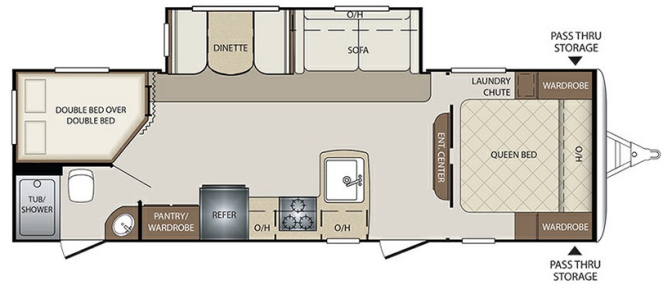

BILL THOMAS CAMPER SALES

onlinesales@btcamper.com 1-636-327-5900
101 Thomas RV Way, Wentzville, MO 63385
Local 1-636-327-5900 | <https://www.btcamper.com>

2017 USED KEYSTONE 272BHS

$18,923.00

Originally $23,900.00

SPECIFICATIONS

Year	2017
Manufacturer	USED
Brand	KEYSTONE
Model	272BHS
Type	Travel Trailer
Status	PreOwned
Stock #	12853
Financing Available	✓
Warranty Available	✓
Suspension	N/A
Leveling	N/A
Exterior Length	30.8 ft.
Dry Weight	5030 lbs.
Sleeping Capacity	10 person(s)
Interior Colour	N/A
Exterior Colour	Fiberglass
Slideouts	1

Disclaimer: Product information, pricing and photos are as accurate as possible and are subject to change without notice.

SELLING FEATURES

Specifications and Features:

- Length (ft): 30'9"
- Width (ft): 8'0"
- Height (ft): 10'7"
- Interior Height (ft): 6'6"
- GVWR (lbs): 7540
- Dry Weight (lbs): 5030
- Payload Capacity (lbs): 2510
- Hitch Weight (lbs): 540
- Number Of Fresh Water Holding Tanks: 1
- Total Fresh Water Tank Capacit...

OPTIONS & EQUIPMENT

- POWER AWNING
- OUTSIDE SPEAKERS
- SPARE TIRE + CARRIER
- OUTSIDE SHOWER
- STABILIZER JACKS-MANUAL
- 6 GALLON WATER HEATER
- BLACK TANK FLUSH
- SLIDE TOPPERS
- DINETTE/SOFA SLIDE
- REAR BUNKS
- DUCTED AIR
- MICROWAVE
- 3 BURNER STOVE W/GAS OVEN
- BT 90 DAY APPLIANCE POLICY

Powered by focusRV