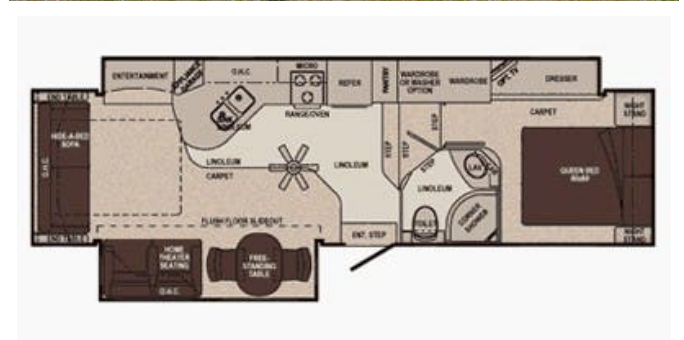

SPECIAL UNIT

$27,995.00

2011 CAMEO BY CARRIGE CAMEO 35FWS

SPECIFICATIONS

Year	2011
Manufacturer	CAMEO BY CARRIGE
Brand	CAMEO
Model	35FWS
Type	Fifth Wheel
Status	PreOwned
Stock #	32fws
Financing Available	✓
Suspension	N/A
Leveling	N/A
Exterior Length	33.0 ft.
Dry Weight	12230 lbs.
Sleeping Capacity	4 person(s)
Interior Colour	N/A
Exterior Colour	N/A
Slideouts	2

Disclaimer: Product information, pricing and photos are as accurate as possible and are subject to change without notice.

Powered by focusRV