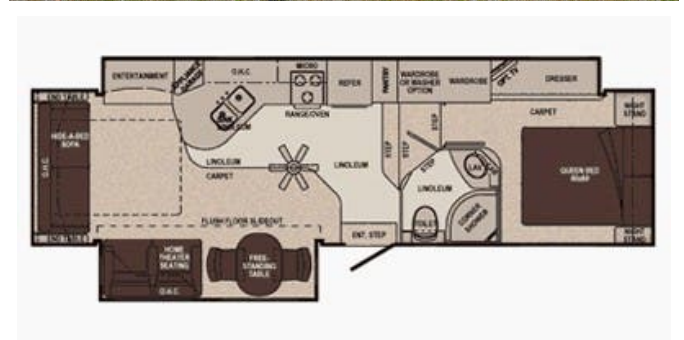

SPECIAL UNIT

$19,995.00

2011 CAMEO BY CARRIGE CAMEO 32FWS

SPECIFICATIONS

Year	2011
Manufacturer	CAMEO BY CARRIGE
Brand	CAMEO
Model	32FWS
Type	Fifth Wheel
Status	PreOwned
Stock #	32FWS
Financing Available	✓
Suspension	N/A
Leveling	N/A
Exterior Length	33.0 ft.
Dry Weight	12230 lbs.
Sleeping Capacity	4 person(s)
Interior Colour	N/A
Exterior Colour	N/A
Slideouts	2

Disclaimer: Product information, pricing and photos are as accurate as possible and are subject to change without notice.

Powered by focusRV