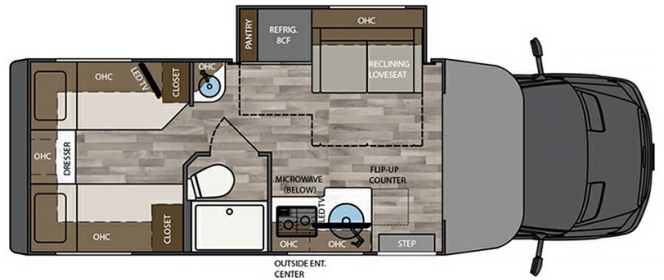

Originally \$299,995.00

2025 RENEGADE VIENNA 25VTBN

SPECIFICATIONS

Year	2025
Manufacturer	RENEGADE
Brand	VIENNA
Model	25VTBN
Type	Motorhome
Class	C
Fuel Type	Diesel
Status	New
Stock #	49773
Odometer	0 kms.
VIN	W1X8N33Y7RN281382
Chassis	Mercedes-Benz® Sprinter 3500
Engine	208HP I4
Transmission	AUTO
Suspension	N/A
Leveling	N/A
Exterior Length	25.5 ft.
Dry Weight	11030 lbs.
Sleeping Capacity	2 person(s)
Interior Colour	N/A
Exterior Colour	Fiberglass
Slideouts	1

Disclaimer: Product information, pricing and photos are as accurate as possible and are subject to change without notice.

SELLING FEATURES

Specifications and Features:

- Chassis Brand: Mercedes-Benz® Sprinter
- Engine Type: I4
- Chassis Model: 3500
- Cylinders: 4
- Horsepower (bhp): 208
- Torque (Ft Lbs): 332
- Fuel Type: Diesel
- Transmission Brand: Mercedes-Benz®
- Transmission Type: Automatic
- Number Of Speeds: 9
- Driveline...