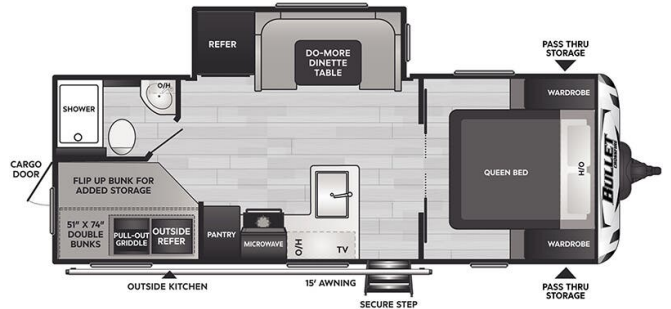

2025 KEYSTONE BULLET CROSSFIRE 2290BH

$42,900.00

$201 Bi-Weekly

SPECIFICATIONS

Year	2025
Manufacturer	KEYSTONE
Brand	BULLET CROSSFIRE
Model	2290BH
Type	Travel Trailer
Status	New
Stock #	430455
Financing Available	✓
Warranty Available	✓
Suspension	N/A
Leveling	N/A
Exterior Length	25.5 ft.
Dry Weight	5580 lbs.
Sleeping Capacity	8 person(s)
Interior Colour	N/A
Exterior Colour	Fiberglass
Slideouts	1

Disclaimer: Product information, pricing and photos are as accurate as possible and are subject to change without notice.

SELLING FEATURES

Great opportunity - NEW 2025 Keystone Bullet 2290BH - New style and design with outside kitchen, double bunks and lots of storage!!

Features:

- Sleeps up to 8 - front queen bed, two double bunks, and a dinette that folds down to a bed
- Kitchen includes fridge/freezer, microwave, range, sink and storage
- Outdoor kitchen with bar fridge and storage
- Bathroom with shower, toilet and sink
- Power tongue jack
- Furnace and A/C
- Spare tire, carrier, and cover
- Includes deep cycle marine battery and propane tank
- Dry weight of 5,580lbs

No hidden fees (freight, PDI, licensing, admin, or battery fee). Simply add the HST!

Financing available.

OPTIONS & EQUIPMENT

- Pre-delivery Inspection
- Deep Cycle RV Battery
- Propane Tank(s)
- Licensing Completed
- Electrical Adaptor
- 25' Water Hose
- 10' Sewer Hose
- Thorough Walkthrough

Powered by focusRV