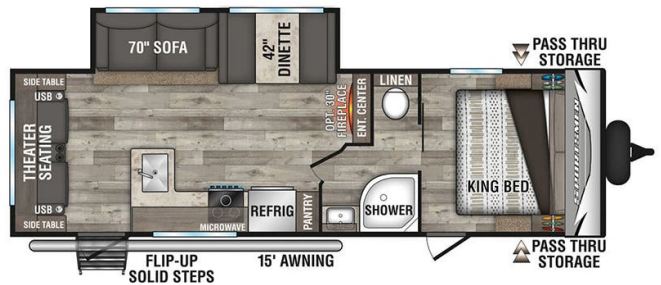

CLEARANCE UNIT

\$29,500.00

\$156 Bi-Weekly

2021 SPORTSMEN CLASSIC LE 261RLLE

SPECIFICATIONS

Year	2021
Manufacturer	SPORTSMEN CLASSIC
Brand	LE
Model	261RLLE
Type	Travel Trailer
Status	PreOwned
Stock #	091032
Financing Available	✓
Warranty Available	✓
Suspension	N/A
Leveling	N/A
Exterior Length	28.5 ft.
Dry Weight	5860 lbs.
Sleeping Capacity	6 person(s)
Interior Colour	N/A
Exterior Colour	Aluminum
Slideouts	1

Features:

- Sleeps up to 6 - front queen bed, the dinette and couch that folds down in to a bed
- Kitchen includes fridge/freezer, microwave, range, sink and storage
- Bathroom with shower, toilet, sink and storage
- Furnace and A/C
- Spare tire, carrier, and cover
- Includes deep cycle battery and propane tanks
- Dry weight of 5,860lbs