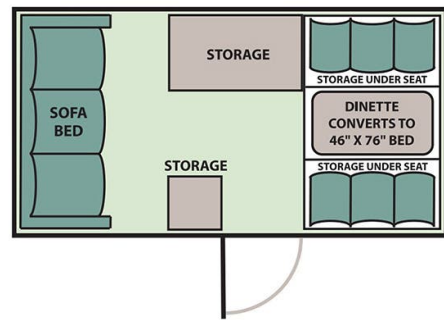

CLEARANCE UNIT

\$8,500.00

\$56 Bi-Weekly

2018 ALINER SCOUT LITE

SPECIFICATIONS

Year	2018
Manufacturer	ALINER
Brand	SCOUT
Model	LITE
Type	Travel Trailer
Status	PreOwned
Stock #	000641
Financing Available	✓
Warranty Available	✓
Suspension	N/A
Leveling	N/A
Exterior Length	11.0 ft.
Dry Weight	1180 lbs.
Sleeping Capacity	3 person(s)
Interior Colour	N/A
Exterior Colour	Fiberglass
Slideouts	N/A

Disclaimer: Product information, pricing and photos are as accurate as possible and are subject to change without notice.

SELLING FEATURES

Preowned travel trailer in excellent condition!

Features:

- Sleeps up to three - front queen bed and a couch
- Spare tire, carrier, and cover
- Includes deep cycle marine battery
- Dry weight of 1,180lbs