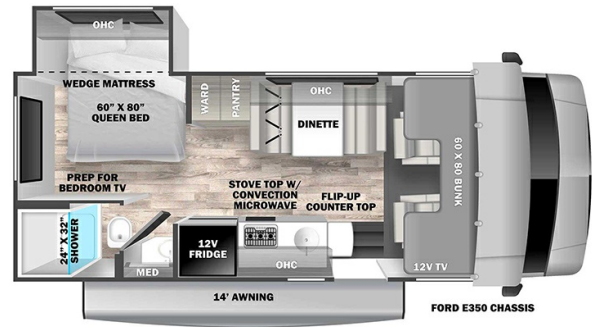

#### SPECIFICATIONS

Year	2025
Manufacturer	FOREST RIVER
Brand	SOLERA
Model	23SF
Type	Motorhome
Class	C
Fuel Type	Gas
Status	New
Stock #	49771
Financing Available	✓
Warranty Available	Manufacturer
Odometer	0 kms.
VIN	DSF065843
Chassis	Ford E350
Engine	325HP V8
Transmission	AUTO
Suspension	N/A
Leveling	N/A
Exterior Length	23.8 ft.
Dry Weight	12500 lbs.
Sleeping Capacity	6 person(s)
Interior Colour	N/A
Exterior Colour	Fiberglass
Slideouts	1

#### SELLING FEATURES

Specifications and Features:

- Chassis Brand: Ford
- Engine Type: V8
- Chassis Model: E350
- Cylinders: 8
- Horsepower (bhp): 325
- Torque (Ft Lbs): 450
- Fuel Type: Gas
- Transmission Brand: TorqShift
- Transmission Type: Automatic
- Number Of Speeds: 6
- Driveline Type: 4X2
- Length (ft): 2...