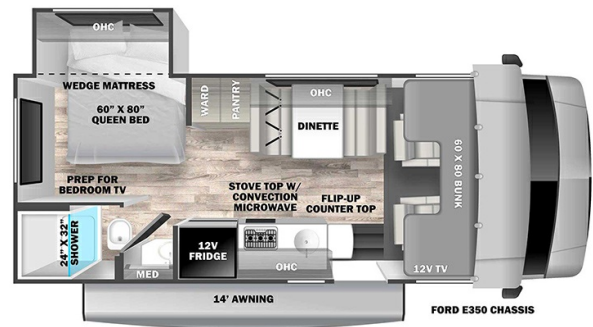

#### SPECIFICATIONS

Year	2025
Manufacturer	FOREST RIVER
Brand	SOLERA
Model	23SF
Type	Motorhome
Class	C
Fuel Type	Gas
Status	New
Stock #	49771
Financing Available	✓
Warranty Available	Manufacturer
Odometer	0 kms.
VIN	DSF065843
Chassis	Ford E350
Engine	325HP V8
Transmission	AUTO
Suspension	N/A
Leveling	N/A
Exterior Length	23.8 ft.
Dry Weight	12500 lbs.
Sleeping Capacity	6 person(s)
Interior Colour	N/A
Exterior Colour	Fiberglass
Slideouts	1

#### SELLING FEATURES

Specifications and Features:

- Chassis Brand: Ford
- Engine Type: V8
- Chassis Model: E350
- Cylinders: 8
- Horsepower (bhp): 325
- Torque (Ft Lbs): 450
- Fuel Type: Gas
- Transmission Brand: TorqShift
- Transmission Type: Automatic
- Number Of Speeds: 6
- Driveline Type: 4X2
- Length (ft): 2...