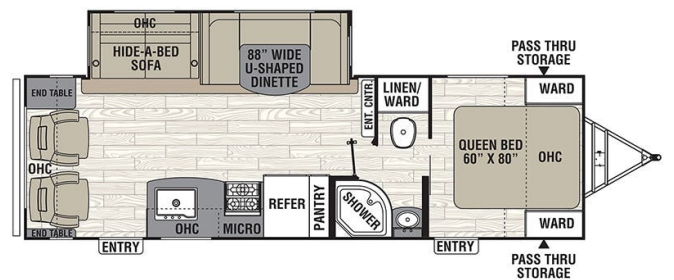

SPECIAL UNIT

2018 COACHMEN FREEDOM EXPRESS 281RLDS

SPECIFICATIONS

Year	2018
Manufacturer	COACHMEN
Brand	FREEDOM EXPRESS
Model	281RLDS
Type	Travel Trailer
Status	PreOwned
Stock #	281
Financing Available	✓
Suspension	N/A
Leveling	N/A
Exterior Length	31.0 ft.
Dry Weight	5740 lbs.
Sleeping Capacity	6 person(s)
Interior Colour	N/A
Exterior Colour	N/A
Slideouts	1