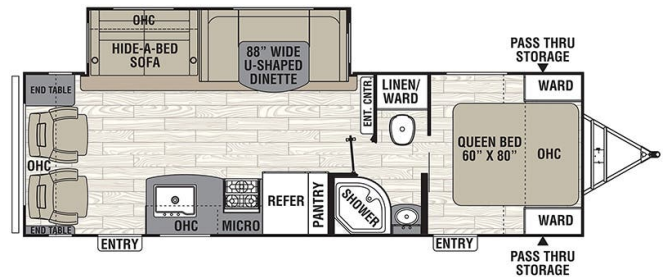

SPECIAL UNIT

$27,995.00

2018 COACHMEN FREEDOM EXPRESS 281RLDS

SPECIFICATIONS

Year	2018
Manufacturer	COACHMEN
Brand	FREEDOM EXPRESS
Model	281RLDS
Type	Travel Trailer
Status	PreOwned
Stock #	281
Financing Available	✓
Suspension	N/A
Leveling	N/A
Exterior Length	31.0 ft.
Dry Weight	5740 lbs.
Sleeping Capacity	6 person(s)
Interior Colour	N/A
Exterior Colour	N/A
Slideouts	1

Disclaimer: Product information, pricing and photos are as accurate as possible and are subject to change without notice.

Powered by focusRV