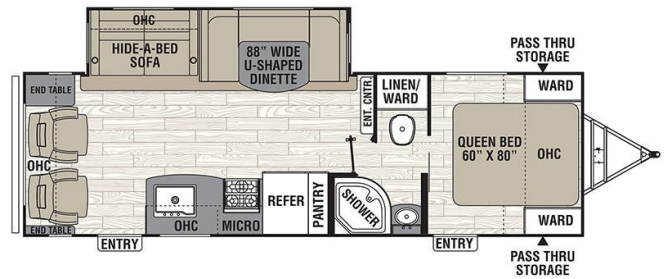

SPECIAL UNIT

\$24,995.00

2018 COACHMEN FREEDOM EXPRESS 281RLDS

SPECIFICATIONS

Year	2018
Manufacturer	COACHMEN
Brand	FREEDOM EXPRESS
Model	281RLDS
Type	Travel Trailer
Status	PreOwned
Stock #	281
Financing Available	✓
Suspension	N/A
Leveling	N/A
Exterior Length	31.0 ft.
Dry Weight	5740 lbs.
Sleeping Capacity	6 person(s)
Interior Colour	N/A
Exterior Colour	N/A
Slideouts	1