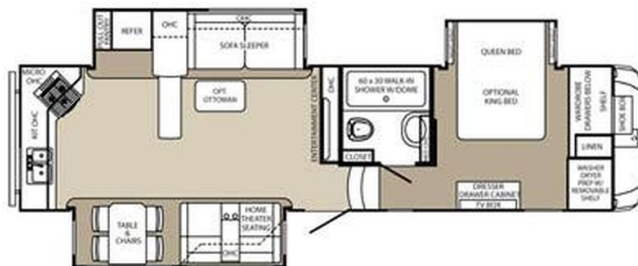

SICARD RV

sales.leads.focusrv@sicardrv.com 1-800-688-2210
7526 Regional Road 20, West Lincoln, ON L0R 2A0
Local 1-905-957-3344 | www.sicardrv.com

SPECIAL UNIT

2014 PALOMINO COLUMBUS 34RK

SPECIFICATIONS

Year	2014
Manufacturer	PALOMINO
Brand	COLUMBUS
Model	34RK
Type	Fifth Wheel
Status	PreOwned
Stock #	22774
Financing Available	✘
Warranty Available	✘
Suspension	N/A
Leveling	N/A
Exterior Length	36.5 ft.
Dry Weight	11648 lbs.
Sleeping Capacity	4 person(s)
Interior Colour	Brown
Exterior Colour	Gray
Slideouts	3

Disclaimer: Product information, pricing and photos are as accurate as possible and are subject to change without notice.

SELLING FEATURES

Introducing the 2014 Columbus 34RK, from Palomino. The Columbus 34RK contains everything you will need to make traveling effortless and straightforward. This fifth wheel sleeps up to 4 people. Inside the Columbus 34RK, you will find a tri-fold sofa that converts into a bed providing additional sl...

OPTIONS & EQUIPMENT

- ROOF LADDER
- TABLE AND CHAIRS DINETTE
- TRI-FOLD SOFA BED
- FIREPLACE
- POWER AWNING
- 3-BURNER STOVE TOP
- MICROWAVE
- OVEN
- THEATER SEAT SOFA

Powered by focusRV