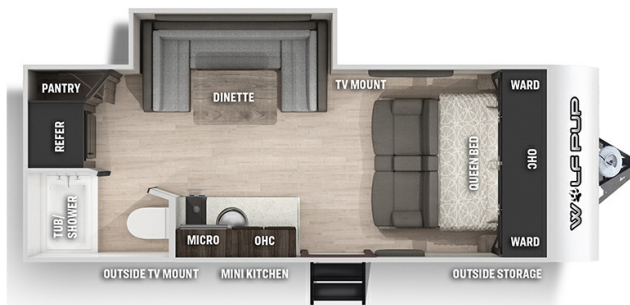

2022 FOREST RIVER CHEROKEE WOLF PUP 16PF

SPECIFICATIONS

Year	2022
Manufacturer	FOREST RIVER
Brand	CHEROKEE WOLF PUP
Model	16PF
Type	Travel Trailer
Status	New
Stock #	VR2207
Financing Available	✘
Warranty Available	✘
Suspension	N/A
Leveling	N/A
Exterior Length	22.3 ft.
Dry Weight	3584 lbs.
Sleeping Capacity	4 person(s)
Interior Colour	N/A
Exterior Colour	Aluminum
Slideouts	1

Disclaimer: Product information, pricing and photos are as accurate as possible and are subject to change without notice.

SELLING FEATURES

Specifications and Features:

- Length (ft): 22'4"
- Width (ft): 7'1"
- Height (ft): 10'6"
- Dry Weight (lbs): 3584
- Payload Capacity (lbs): 1851
- Hitch Weight (lbs): 335
- Number Of Fresh Water Holding Tanks: 1
- Total Fresh Water Tank Capacity (gal): 26
- Number Of Gray Water Holding Tanks...