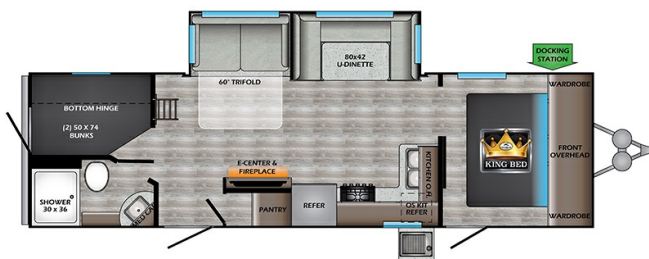

## 2022 CROSSROADS CRUISER AIRE CR28BBH

### SPECIFICATIONS

Year	2022
Manufacturer	CROSSROADS
Brand	CRUISER AIRE
Model	CR28BBH
Type	Travel Trailer
Status	New
Stock #	CT424
Financing Available	✘
Warranty Available	✘
Suspension	N/A
Leveling	N/A
Exterior Length	32.8 ft.
Dry Weight	6288 lbs.
Sleeping Capacity	10 person(s)
Interior Colour	N/A
Exterior Colour	Fiberglass
Slideouts	1

### SELLING FEATURES

Specifications and Features:

- Length (ft): 32'9"
- Width (ft): 8'0"
- Height (ft): 11'4"
- Dry Weight (lbs): 6288
- Payload Capacity (lbs): 2312
- Hitch Weight (lbs): 896
- Number Of Fresh Water Holding Tanks: 1
- Total Fresh Water Tank Capacity (gal): 43
- Number Of Gray Water Holding Tanks...