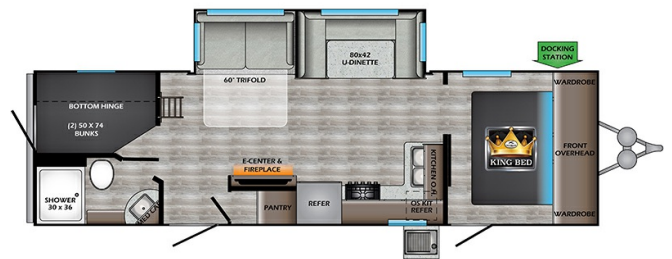

2022 CROSSROADS CRUISER AIRE CR28BBH

SPECIFICATIONS

Year	2022
Manufacturer	CROSSROADS
Brand	CRUISER AIRE
Model	CR28BBH
Type	Travel Trailer
Status	New
Stock #	CT424
Financing Available	✘
Warranty Available	✘
Suspension	N/A
Leveling	N/A
Exterior Length	32.8 ft.
Dry Weight	6288 lbs.
Sleeping Capacity	10 person(s)
Interior Colour	N/A
Exterior Colour	Fiberglass
Slideouts	1

Disclaimer: Product information, pricing and photos are as accurate as possible and are subject to change without notice.

SELLING FEATURES

Specifications and Features:

- Length (ft): 32'9"
- Width (ft): 8'0"
- Height (ft): 11'4"
- Dry Weight (lbs): 6288
- Payload Capacity (lbs): 2312
- Hitch Weight (lbs): 896
- Number Of Fresh Water Holding Tanks: 1
- Total Fresh Water Tank Capacity (gal): 43
- Number Of Gray Water Holding Tanks...