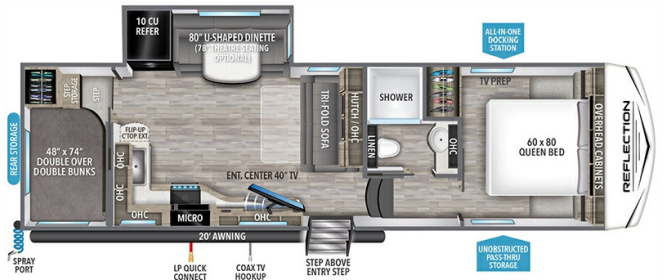

MSRP \$74,980.00

\$263 Bi-Weekly

\$0 down @ 7.99% APR for 60/240 months

(\$25,684 C.O.B.) O.A.C.

Woody's Price \$64,980.00

SPECIFICATIONS

Year	2025
Manufacturer	GRAND DESIGN
Brand	REFLECTION 100
Model	27BH
Type	Fifth Wheel
Status	New
Stock #	49767
Financing Available	✓
Warranty Available	Manufacturer
Suspension	N/A
Leveling	N/A
Exterior Length	32.3 ft.
Dry Weight	8038 lbs.
Sleeping Capacity	10 person(s)
Interior Colour	COLLINS
Exterior Colour	Fiberglass
Slideouts	1

Disclaimer: Product information, pricing and photos are as accurate as possible and are subject to change without notice.

SELLING FEATURES

Specifications and Features:

- Length (ft): 32'3"
- Width (ft): 8'0"
- Height (ft): 12'0"
- GVWR (lbs): 10195
- Dry Weight (lbs): 8038
- Hitch Weight (lbs): 1218
- Number Of Fresh Water Holding Tanks: 1
- Total Fresh Water Tank Capacity (gal): 55
- Number Of Gray Water Holding Tanks: 1
- Total...