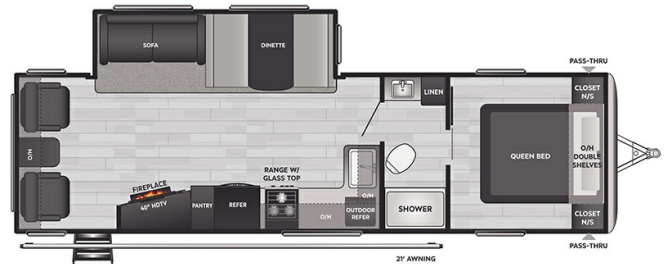

BILL THOMAS CAMPER SALES

onlinesales@btcamper.com 1-636-327-5900
101 Thomas RV Way, Wentzville, MO 63385
Local 1-636-327-5900 | <https://www.btcamper.com>

2022 KEYSTONE SPRINGDALE 285TL

\$31,237.00

Originally \$35,118.00

SPECIFICATIONS

Year	2022
Manufacturer	KEYSTONE
Brand	SPRINGDALE
Model	285TL
Type	Travel Trailer
Status	PreOwned
Stock #	12851
Financing Available	✓
Warranty Available	✓
Suspension	N/A
Leveling	N/A
Exterior Length	33.5 ft.
Dry Weight	6900 lbs.
Sleeping Capacity	6 person(s)
Interior Colour	N/A
Exterior Colour	Aluminum
Slideouts	1

Disclaimer: Product information, pricing and photos are as accurate as possible and are subject to change without notice.

SELLING FEATURES

Specifications and Features:

- Length (ft): 33'6"
- Width (ft): 8'0"
- Height (ft): 11'3"
- GVWR (lbs): 9520
- Dry Weight (lbs): 6900
- Payload Capacity (lbs): 2620
- Hitch Weight (lbs): 725
- Number Of Fresh Water Holding Tanks: 1
- Total Fresh Water Tank Capacity (gal): 52
- Number Of Gray ...