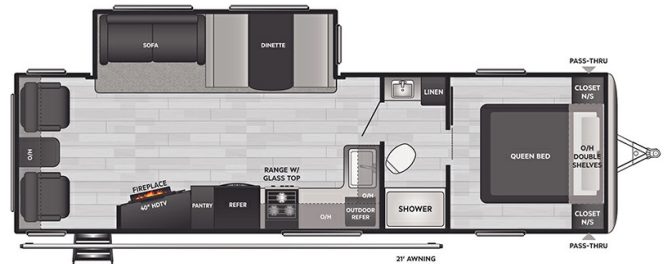

### SPECIFICATIONS

Year	2022
Manufacturer	KEYSTONE
Brand	SPRINGDALE
Model	285TL
Type	Travel Trailer
Status	PreOwned
Stock #	12851
Financing Available	✓
Warranty Available	✓
Suspension	N/A
Leveling	N/A
Exterior Length	33.5 ft.
Dry Weight	6900 lbs.
Sleeping Capacity	6 person(s)
Interior Colour	N/A
Exterior Colour	Aluminum
Slideouts	1

### SELLING FEATURES

Specifications and Features:

- Length (ft): 33'6"
- Width (ft): 8'0"
- Height (ft): 11'3"
- GVWR (lbs): 9520
- Dry Weight (lbs): 6900
- Payload Capacity (lbs): 2620
- Hitch Weight (lbs): 725
- Number Of Fresh Water Holding Tanks: 1
- Total Fresh Water Tank Capacity (gal): 52
- Number Of Gray ...