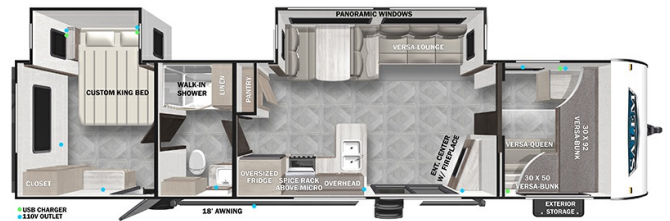

2023 FOREST RIVER SALEM 36VBDS

SPECIFICATIONS

Year	2023
Manufacturer	FOREST RIVER
Brand	SALEM
Model	36VBDS
Type	Travel Trailer
Status	New
Stock #	ER49
Financing Available	✘
Warranty Available	✘
Suspension	N/A
Leveling	N/A
Exterior Length	38.9 ft.
Dry Weight	8533 lbs.
Sleeping Capacity	10 person(s)
Interior Colour	N/A
Exterior Colour	Aluminum
Slideouts	2

Disclaimer: Product information, pricing and photos are as accurate as possible and are subject to change without notice.

SELLING FEATURES

Specifications and Features:

- Length (ft): 38'11"
- Width (ft): 8'0"
- Height (ft): 11'5"
- GVWR (lbs): 10115
- Dry Weight (lbs): 8533
- Payload Capacity (lbs): 1582
- Hitch Weight (lbs): 1155
- Number Of Fresh Water Holding Tanks: 1
- Total Fresh Water Tank Capacity (gal): 40
- Number Of Gr...