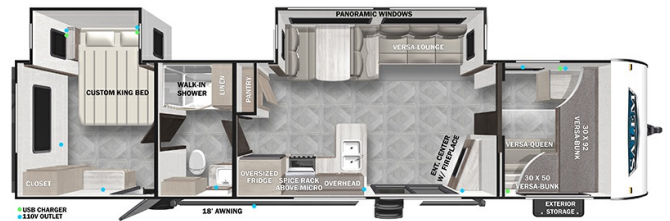

### SPECIFICATIONS

Year	2023
Manufacturer	FOREST RIVER
Brand	SALEM
Model	36VBDS
Type	Travel Trailer
Status	New
Stock #	ER49
Financing Available	✘
Warranty Available	✘
Suspension	N/A
Leveling	N/A
Exterior Length	38.9 ft.
Dry Weight	8533 lbs.
Sleeping Capacity	10 person(s)
Interior Colour	N/A
Exterior Colour	Aluminum
Slideouts	2

### SELLING FEATURES

Specifications and Features:

- Length (ft): 38'11"
- Width (ft): 8'0"
- Height (ft): 11'5"
- GVWR (lbs): 10115
- Dry Weight (lbs): 8533
- Payload Capacity (lbs): 1582
- Hitch Weight (lbs): 1155
- Number Of Fresh Water Holding Tanks: 1
- Total Fresh Water Tank Capacity (gal): 40
- Number Of Gr...