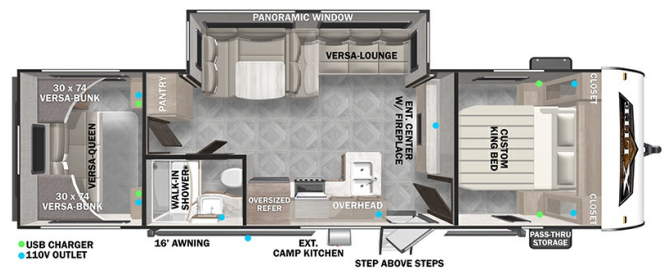

2023 FOREST RIVER SALEM CRUISE LITE 28VBXL

SPECIFICATIONS

Year	2023
Manufacturer	FOREST RIVER
Brand	SALEM CRUISE LITE
Model	28VBXL
Type	Travel Trailer
Status	New
Stock #	ER24
Financing Available	✘
Warranty Available	✘
Suspension	N/A
Leveling	N/A
Exterior Length	33.2 ft.
Dry Weight	6208 lbs.
Sleeping Capacity	10 person(s)
Interior Colour	N/A
Exterior Colour	Aluminum
Slideouts	1

Disclaimer: Product information, pricing and photos are as accurate as possible and are subject to change without notice.

SELLING FEATURES

Specifications and Features:

- Length (ft): 33'2"
- Width (ft): 8'0"
- Height (ft): 10'4"
- Interior Height (ft): 6'6"
- GVWR (lbs): 7790
- Dry Weight (lbs): 6208
- Payload Capacity (lbs): 1582
- Hitch Weight (lbs): 790
- Number Of Fresh Water Holding Tanks: 1
- Total Fresh Water Tank Capacit...