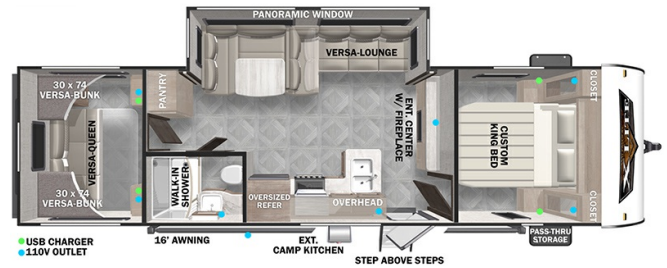

**SPECIAL UNIT**

**\$44,997.00**

Originally \$49,041

**2023 FOREST RIVER SALEM CRUISE LITE 28VBXL**

**SPECIFICATIONS**

Year	2023
Manufacturer	FOREST RIVER
Brand	SALEM CRUISE LITE
Model	28VBXL
Type	Travel Trailer
Status	New
Stock #	ER24
Financing Available	✘
Warranty Available	✘
Suspension	N/A
Leveling	N/A
Exterior Length	33.2 ft.
Dry Weight	6208 lbs.
Sleeping Capacity	10 person(s)
Interior Colour	N/A
Exterior Colour	Aluminum
Slideouts	1

**Disclaimer:** Product information, pricing and photos are as accurate as possible and are subject to change without notice.

**SELLING FEATURES**

Specifications and Features:

- Length (ft): 33'2"
- Width (ft): 8'0"
- Height (ft): 10'4"
- Interior Height (ft): 6'6"
- GVWR (lbs): 7790
- Dry Weight (lbs): 6208
- Payload Capacity (lbs): 1582
- Hitch Weight (lbs): 790
- Number Of Fresh Water Holding Tanks: 1
- Total Fresh Water Tank Capacit...