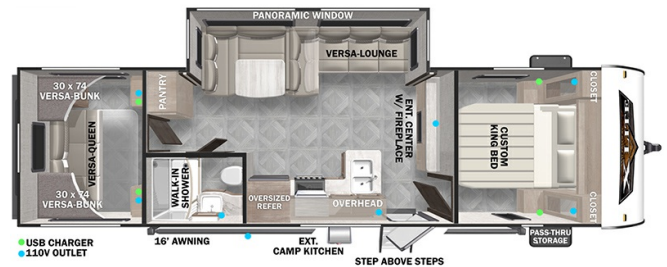

2023 FOREST RIVER SALEM CRUISE LITE 28VBXL

SPECIFICATIONS

Year	2023
Manufacturer	FOREST RIVER
Brand	SALEM CRUISE LITE
Model	28VBXL
Type	Travel Trailer
Status	New
Stock #	ER24
Financing Available	✘
Warranty Available	✘
Suspension	N/A
Leveling	N/A
Exterior Length	33.2 ft.
Dry Weight	6208 lbs.
Sleeping Capacity	10 person(s)
Interior Colour	N/A
Exterior Colour	Aluminum
Slideouts	1

Disclaimer: Product information, pricing and photos are as accurate as possible and are subject to change without notice.

SELLING FEATURES

Specifications and Features:

- Length (ft): 33'2"
- Width (ft): 8'0"
- Height (ft): 10'4"
- Interior Height (ft): 6'6"
- GVWR (lbs): 7790
- Dry Weight (lbs): 6208
- Payload Capacity (lbs): 1582
- Hitch Weight (lbs): 790
- Number Of Fresh Water Holding Tanks: 1
- Total Fresh Water Tank Capacit...