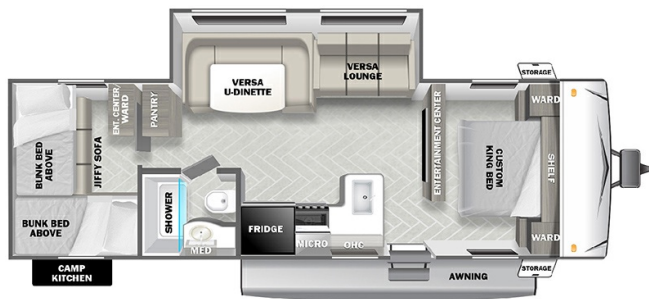

## 2023 FOREST RIVER SALEM CRUISE LITE 273QBX

### SPECIFICATIONS

Year	2023
Manufacturer	FOREST RIVER
Brand	SALEM CRUISE LITE
Model	273QBX
Type	Travel Trailer
Status	New
Stock #	ER23
Financing Available	✘
Warranty Available	✘
Suspension	N/A
Leveling	N/A
Exterior Length	33.4 ft.
Dry Weight	6028 lbs.
Sleeping Capacity	11 person(s)
Interior Colour	N/A
Exterior Colour	Aluminum
Slideouts	1

### SELLING FEATURES

Specifications and Features:

- Length (ft): 33'5"
- Width (ft): 8'0"
- Height (ft): 10'4"
- Interior Height (ft): 6'6"
- GVWR (lbs): 7752
- Dry Weight (lbs): 6028
- Payload Capacity (lbs): 1724
- Hitch Weight (lbs): 752
- Number Of Fresh Water Holding Tanks: 1
- Total Fresh Water Tank Capacit...