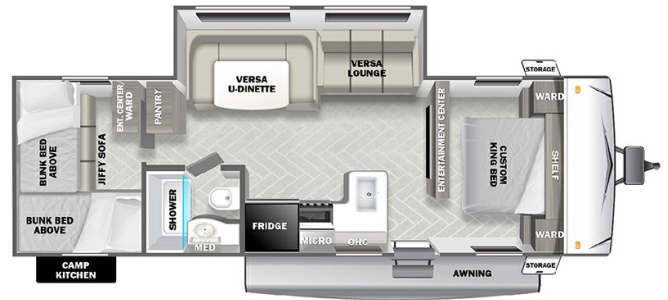

**SPECIAL UNIT**

**\$44,900.00**

Originally \$48,488

**2023 FOREST RIVER SALEM CRUISE LITE 273QBXL**

**SPECIFICATIONS**

Year	2023
Manufacturer	FOREST RIVER
Brand	SALEM CRUISE LITE
Model	273QBXL
Type	Travel Trailer
Status	New
Stock #	ER23
Financing Available	✘
Warranty Available	✘
Suspension	N/A
Leveling	N/A
Exterior Length	33.4 ft.
Dry Weight	6028 lbs.
Sleeping Capacity	11 person(s)
Interior Colour	N/A
Exterior Colour	Aluminum
Slideouts	1

**Disclaimer:** Product information, pricing and photos are as accurate as possible and are subject to change without notice.

**SELLING FEATURES**

Specifications and Features:

- Length (ft): 33'5"
- Width (ft): 8'0"
- Height (ft): 10'4"
- Interior Height (ft): 6'6"
- GVWR (lbs): 7752
- Dry Weight (lbs): 6028
- Payload Capacity (lbs): 1724
- Hitch Weight (lbs): 752
- Number Of Fresh Water Holding Tanks: 1
- Total Fresh Water Tank Capacit...