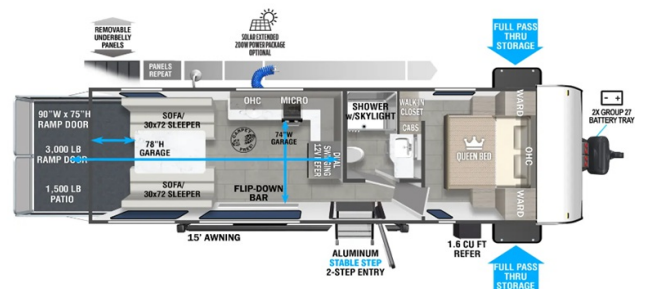

### SPECIFICATIONS

Year	2023
Manufacturer	SALEM
Brand	FSX
Model	265RTK
Type	Toy Hauler
Status	PreOwned
Stock #	U776
Financing Available	✓
Warranty Available	✗
Suspension	N/A
Leveling	N/A
Exterior Length	30.8 ft.
Dry Weight	5808 lbs.
Sleeping Capacity	4 person(s)
Interior Colour	N/A
Exterior Colour	N/A
Slideouts	N/A

### SELLING FEATURES

Forest River Salem FSX 265RTK highlights:

- Dual 30" x 72" Sofa Sleeper
- 14' Toy Parking Space
- Shower w/Skylight
- Private Front Bedroom
- Exterior Hot/Cold Shower
- LP Griddle

Sleeping for four or six depending on your choice, 14' of toy parking space, and a raised rear ramp pat...