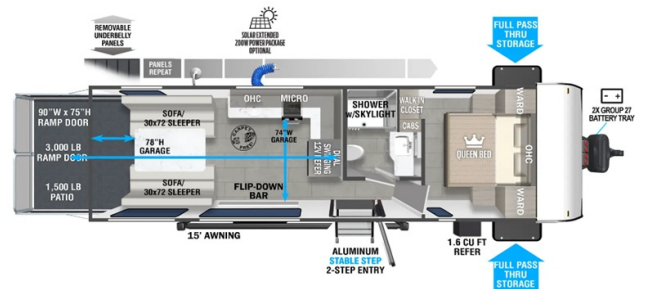

265RTK

Disclaimer: Product information, pricing and photos are as accurate as possible and are subject to change without notice.

SELLING FEATURES

Forest River Salem FSX 265RTK highlights:

- Dual 30" x 72" Sofa Sleeper
- 14' Toy Parking Space
- Shower w/Skylight
- Private Front Bedroom
- Exterior Hot/Cold Shower
- LP Griddle

Sleeping for four or six depending on your choice, 14' of toy parking space, and a raised rear ramp pat...

Powered by focusRV