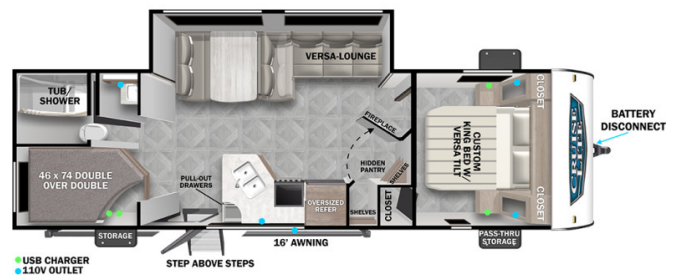

Disclaimer: Product information, pricing and photos are as accurate as possible and are subject to change without notice.