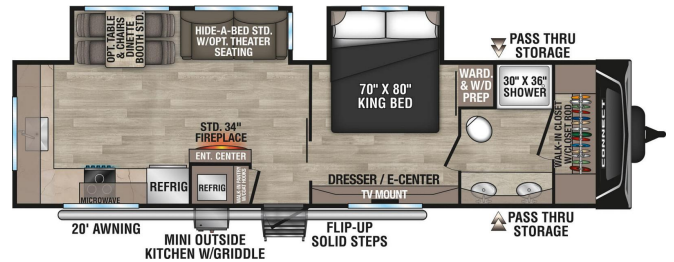

\$66,995.00

Originally \$77,995.00

SPECIFICATIONS

Year	2025
Manufacturer	K-Z INC.
Brand	CONNECT
Model	302FBK
Type	Travel Trailer
Status	New
Stock #	N1401
Financing Available	✓
Warranty Available	✓
Suspension	N/A
Leveling	N/A
Exterior Length	35.3 ft.
Dry Weight	7820 lbs.
Sleeping Capacity	4 person(s)
Interior Colour	N/A
Exterior Colour	N/A
Slideouts	2

Disclaimer: Product information, pricing and photos are as accurate as possible and are subject to change without notice.

SELLING FEATURES

Connect is modern and sleek with an affordable price tag! It comes standard with a king-size bed, residential-size kitchen, and entertainment center.