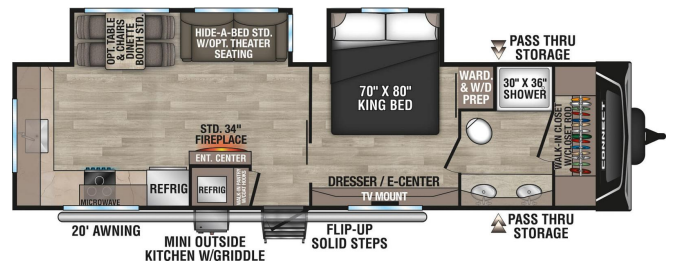

\$65,995.00

Originally ~~\$77,995.00~~

\$298 Bi-Weekly

SPECIFICATIONS

Year	2025
Manufacturer	K-Z INC.
Brand	CONNECT
Model	302FBK
Type	Travel Trailer
Status	New
Stock #	N1401
Financing Available	✓
Warranty Available	✓
Suspension	N/A
Leveling	N/A
Exterior Length	35.3 ft.
Dry Weight	7820 lbs.
Sleeping Capacity	4 person(s)
Interior Colour	N/A
Exterior Colour	N/A
Slideouts	2

Disclaimer: Product information, pricing and photos are as accurate as possible and are subject to change without notice.

SELLING FEATURES

Connect is modern and sleek with an affordable price tag! It comes standard with a king-size bed, residential-size kitchen, and entertainment center.