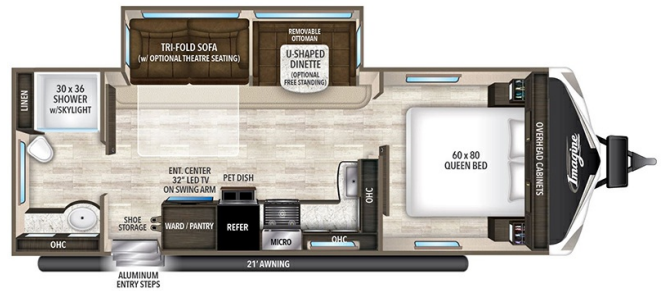

BILL THOMAS CAMPER SALES

onlinesales@btcamper.com 1-636-327-5900
101 Thomas RV Way, Wentzville, MO 63385
Local 1-636-327-5900 | <https://www.btcamper.com>

2017 GRAND DESIGN IMAGINE 2600RB

\$19,919.00

Originally \$19,919.00

SPECIFICATIONS

Year	2017
Manufacturer	GRAND DESIGN
Brand	IMAGINE
Model	2600RB
Type	Travel Trailer
Status	PreOwned
Stock #	12849
Financing Available	✓
Warranty Available	✓
Suspension	N/A
Leveling	N/A
Exterior Length	29.7 ft.
Dry Weight	5497 lbs.
Sleeping Capacity	6 person(s)
Interior Colour	N/A
Exterior Colour	Fiberglass
Slideouts	1

Disclaimer: Product information, pricing and photos are as accurate as possible and are subject to change without notice.

SELLING FEATURES

Specifications and Features:

- Length (ft): 29'8"
- Height (ft): 10'11"
- Interior Height (ft): 6'9"
- GVWR (lbs): 6995
- Dry Weight (lbs): 5497
- Hitch Weight (lbs): 591
- Number Of Fresh Water Holding Tanks: 1
- Total Fresh Water Tank Capacity (gal): 52
- Number Of Gray Water Holding Tanks:...