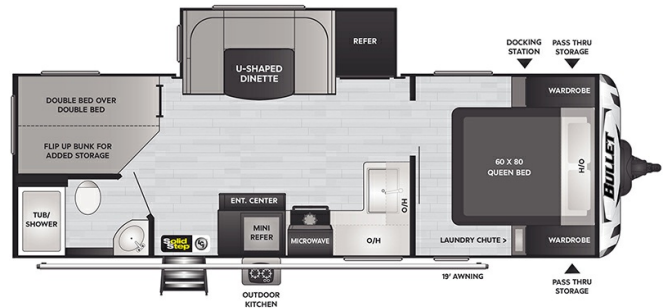

### SELLING FEATURES

Specifications and Features:

- Length (ft): 29'8"
- Width (ft): 8'0"
- Height (ft): 10'8"
- Dry Weight (lbs): 5459
- Payload Capacity (lbs): 1941
- Hitch Weight (lbs): 715
- Number Of Fresh Water Holding Tanks: 1
- Total Fresh Water Tank Capacity (gal): 43
- Number Of Gray Water Holding Tanks...