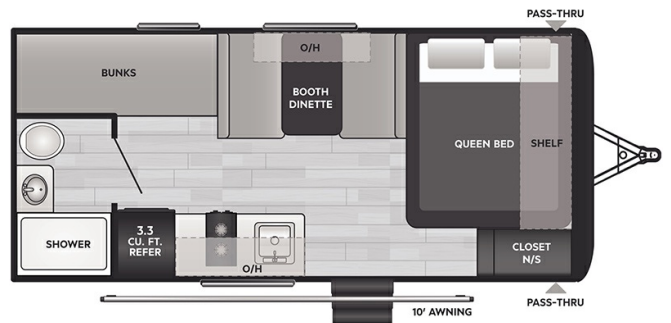

2025 KEYSTONE HIDEOUT SPORT SINGLE AXLE 175BH

\$17,992.00

Originally \$22,077.00

SPECIFICATIONS

Year	2025
Manufacturer	KEYSTONE
Brand	HIDEOUT SPORT SINGLE AXLE
Model	175BH
Type	Travel Trailer
Status	New
Stock #	SW241200
Financing Available	✓
Warranty Available	✓
Suspension	N/A
Leveling	N/A
Exterior Length	20.5 ft.
Dry Weight	3020 lbs.
Sleeping Capacity	6 person(s)
Interior Colour	N/A
Exterior Colour	Aluminum
Slideouts	N/A

Disclaimer: Product information, pricing and photos are as accurate as possible and are subject to change without notice.

SELLING FEATURES

Specifications and Features:

- Length (ft): 20'6"
- Width (ft): 8'0"
- Height (ft): 10'2"
- GVWR (lbs): 4350
- Dry Weight (lbs): 3020
- Payload Capacity (lbs): 1330
- Hitch Weight (lbs): 360
- Number Of Fresh Water Holding Tanks: 1
- Total Fresh Water Tank Capacity (gal): 21
- Number Of Gray ...