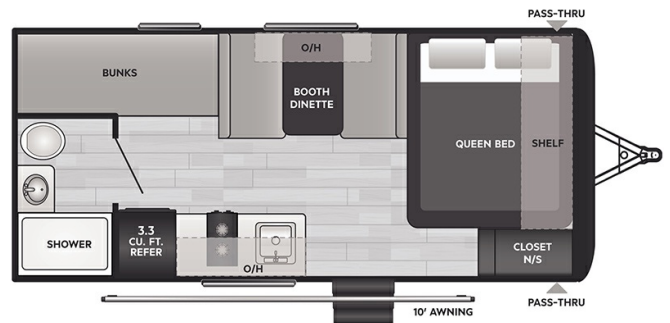

Originally \$22,077.00

SPECIFICATIONS

Year	2025
Manufacturer	KEYSTONE
Brand	HIDEOUT SPORT SINGLE AXLE
Model	175BH
Type	Travel Trailer
Status	New
Stock #	SW241200
Financing Available	✓
Warranty Available	✓
Suspension	N/A
Leveling	N/A
Exterior Length	20.5 ft.
Dry Weight	3020 lbs.
Sleeping Capacity	6 person(s)
Interior Colour	N/A
Exterior Colour	Aluminum
Slideouts	N/A

Disclaimer: Product information, pricing and photos are as accurate as possible and are subject to change without notice.

SELLING FEATURES

Specifications and Features:

- Length (ft): 20'6"
- Width (ft): 8'0"
- Height (ft): 10'2"
- GVWR (lbs): 4350
- Dry Weight (lbs): 3020
- Payload Capacity (lbs): 1330
- Hitch Weight (lbs): 360
- Number Of Fresh Water Holding Tanks: 1
- Total Fresh Water Tank Capacity (gal): 21
- Number Of Gray ...