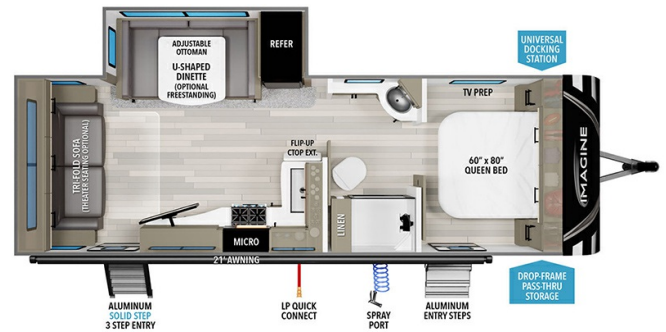

BILL THOMAS CAMPER SALES

onlinesales@btcamper.com 1-636-327-5900
101 Thomas RV Way, Wentzville, MO 63385
Local 1-636-327-5900 | <https://www.btcamper.com>

Originally \$53,137.00

2025 GRAND DESIGN IMAGINE 2500RL

SPECIFICATIONS

Year	2025
Manufacturer	GRAND DESIGN
Brand	IMAGINE
Model	2500RL
Type	Travel Trailer
Status	New
Stock #	12844
Financing Available	✓
Warranty Available	✓
Suspension	N/A
Leveling	N/A
Exterior Length	29.8 ft.
Dry Weight	5857 lbs.
Sleeping Capacity	6 person(s)
Interior Colour	N/A
Exterior Colour	Fiberglass
Slideouts	1

Disclaimer: Product information, pricing and photos are as accurate as possible and are subject to change without notice.

SELLING FEATURES

Specifications and Features:

- Length (ft): 29'10"
- Width (ft): 8'0"
- Height (ft): 11'2"
- Interior Height (ft): 6'9"
- GVWR (lbs): 7850
- Dry Weight (lbs): 5857
- Hitch Weight (lbs): 581
- Number Of Fresh Water Holding Tanks: 1
- Total Fresh Water Tank Capacity (gal): 52
- Number Of Gray W...

OPTIONS & EQUIPMENT

- PEACE OF MIND PCKG-STANDARD
- ULTIMATE POWER PCKG-STANDARD
- FOUR SEASON PROTECTION PACKAGE - STANDARD
- SOLAR PACKAGE-STANDARD
- ABS AXLE ASSEMBLY-STANDARD
- 50 AMP SERVICE-WIRE/FRAMED FOR 2ND A/C-STANDARD
- GOOD YEAR TIRES-STANDARD
- 72" THEATER SEATING IPO REAR TRI-FOLD SOFA-2500 ONLY
- 2ND A/C DUCTED
- SAFERIDE RV ROADSIDE ASSISTANCE
- RVIA
- FREIGHT