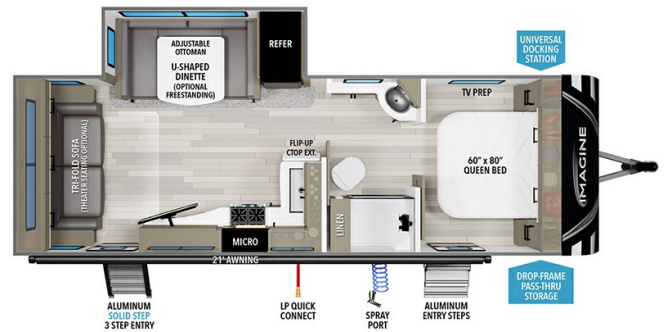

SPECIFICATIONS

Year	2025
Manufacturer	GRAND DESIGN
Brand	IMAGINE
Model	2500RL
Type	Travel Trailer
Status	New
Stock #	12844
Financing Available	✓
Warranty Available	✓
Suspension	N/A
Leveling	N/A
Exterior Length	29.8 ft.
Dry Weight	5857 lbs.
Sleeping Capacity	6 person(s)
Interior Colour	N/A
Exterior Colour	Fiberglass
Slideouts	1

Disclaimer: Product information, pricing and photos are as accurate as possible and are subject to change without notice.

SELLING FEATURES

Specifications and Features:

- Length (ft): 29'10"
- Width (ft): 8'0"
- Height (ft): 11'2"
- Interior Height (ft): 6'9"
- GVWR (lbs): 7850
- Dry Weight (lbs): 5857
- Hitch Weight (lbs): 581
- Number Of Fresh Water Holding Tanks: 1
- Total Fresh Water Tank Capacity (gal): 52
- Number Of Gray W...

OPTIONS & EQUIPMENT

- PEACE OF MIND PCKG-STANDARD
- ULTIMATE POWER PCKG-STANDARD
- FOUR SEASON PROTECTION PACKAGE - STANDARD
- SOLAR PACKAGE-STANDARD
- ABS AXLE ASSEMBLY-STANDARD
- 50 AMP SERVICE-WIRE/FRAMED FOR 2ND A/C-STANDARD
- GOOD YEAR TIRES-STANDARD
- 72" THEATER SEATING IPO REAR TRI-FOLD SOFA-2500 ONLY
- 2ND A/C DUCTED
- SAFERIDE RV ROADSIDE ASSISTANCE
- RVIA
- FREIGHT