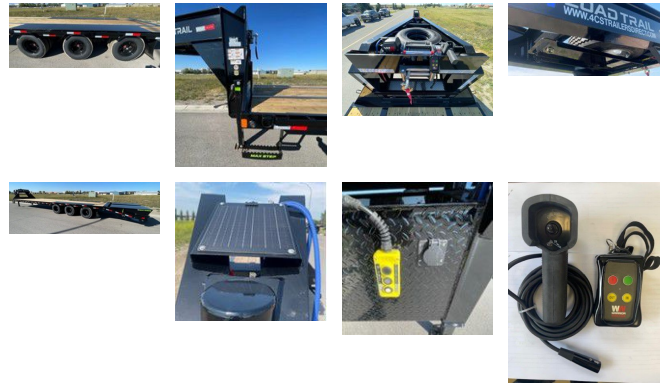

2025 LOAD TRAIL TRIPLE AXLE GOOSENECK 30,000 LBS GP40

SPECIFICATIONS

Year	2025
Manufacturer	LOAD TRAIL
Brand	TRIPLE AXLE GOOSENECK 30,000 LBS
Model	GP40
Type	Gooseneck Trailer
Status	New
Stock #	334595
Financing Available	✘
Warranty Available	✘
Location	High River
Exterior Length	40.0 ft. (480 inches)
GVWR	N/A lbs.
Exterior Width	8.50 ft. (102 inches)
Colour	Black

Disclaimer: Product information, pricing and photos are as accurate as possible and are subject to change without notice.

SELLING FEATURES

2025 LOW PROFILE TRIPLE AXLE H.D. GOOSENECK 40 FT - MAX RAMPS 30,00LBS/46,320LBS GVW 102" X 40 FT W/ADDITIONAL OPTIONS: