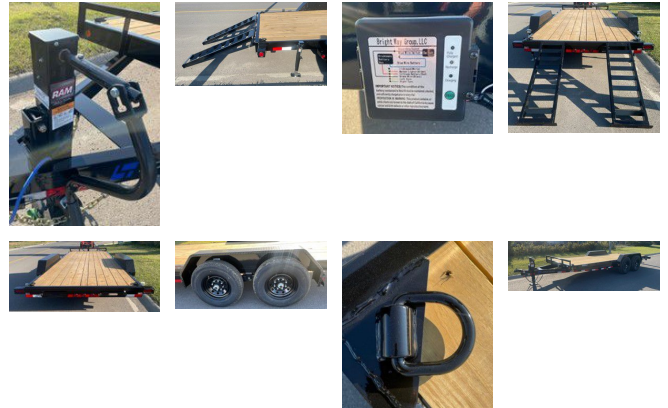

2025 LOAD TRAIL CARHAULER SERIES 14000 LBS CH20

SPECIFICATIONS

Year	2025
Manufacturer	LOAD TRAIL
Brand	CARHAULER SERIES 14000 LBS
Model	CH20
Type	Carhauler Trailer
Status	New
Stock #	329700
Financing Available	✘
Warranty Available	✘
Location	High River
Exterior Length	20.0 ft. (240 inches)
GVWR	N/A lbs.
Exterior Width	7.00 ft. (84 inches)
Colour	Black

Disclaimer: Product information, pricing and photos are as accurate as possible and are subject to change without notice.

SELLING FEATURES

2025 CARHAULER/CONSTRUCTION 20FT TANDEM AXLE (14,000LBS GVW)

W/6" CHANNEL FRAME 83" X 20FT W/ADDITIONAL OPTIONS:

- L.E.D. LIGHTS, full L.E.D. light package
- 5FT H.D. SLIDE IN RAMPS W/LOCKING CABINETS
- STAKE POCKETS - easy to chain down/secure cargo, equipment, vehicles
- 6" C CHANNEL...

Powered by focusRV

Powered by
focusRV