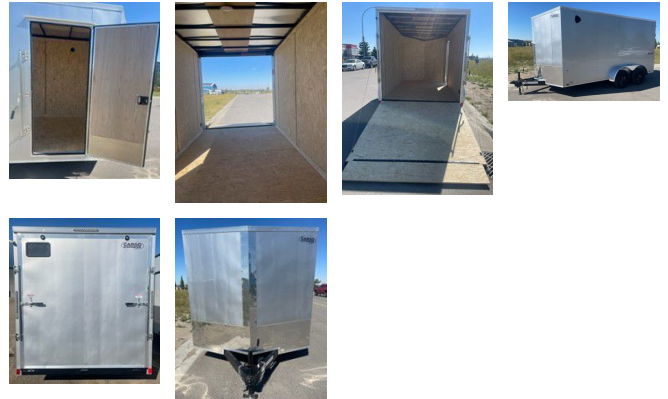

**2024 CARGO EXPRESS SE V-NOSE KE8414**

**SPECIFICATIONS**

Year	2024
Manufacturer	CARGO EXPRESS
Brand	SE V-NOSE
Model	KE8414
Type	Cargo Trailer
Status	New
Stock #	117478
Financing Available	✘
Warranty Available	✘
Location	High River
Exterior Length	14.0 ft. (168 inches)
GVWR	N/A lbs.
Exterior Width	7.00 ft. (84 inches)
Colour	N/A

Disclaimer: Product information, pricing and photos are as accurate as possible and are subject to change without notice.

**SELLING FEATURES**

**2024 CARGO EXPRESS**

**7FT X 14FT (7,000LBS GVW) CARGO EXPRESS SE V-NOSE**

**SPECIFICATIONS:**

**STYLE - CARGO EXPRESS SE V-NOSE FRONT 7FT X 14 W/ SEMI-CROWNED ROOF**

**(7,000 GVW)**

**-24" SLOPED V-NOSE (EXCELLENT WIND FACTOR RESISTANCE)**

**-6" EXTRA HEIGHT - 7FT INTERIOR HEIGHT**