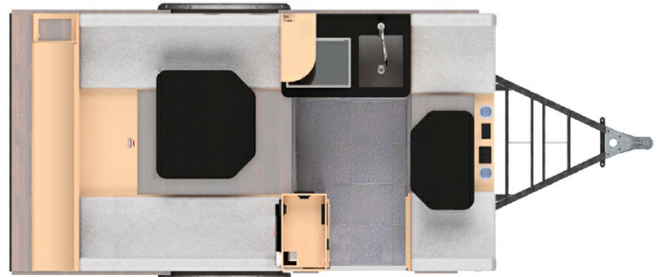

2022 LITTLE GUY MICRO MAX BASE

SPECIFICATIONS

Year	2022
Manufacturer	LITTLE GUY
Brand	MICRO MAX
Model	BASE
Type	Travel Trailer
Status	New
Stock #	CP1895
Financing Available	✘
Warranty Available	✘
Suspension	N/A
Leveling	N/A
Exterior Length	15.9 ft.
Dry Weight	1780 lbs.
Sleeping Capacity	3 person(s)
Interior Colour	N/A
Exterior Colour	Fiberglass
Slideouts	N/A

Disclaimer: Product information, pricing and photos are as accurate as possible and are subject to change without notice.

SELLING FEATURES

Specifications and Features:

- Length (ft): 15'11"
- Width (ft): 6'8"
- Height (ft): 7'2"
- Interior Height (ft): 5'9"
- Dry Weight (lbs): 1780
- Hitch Weight (lbs): 260
- Number Of Fresh Water Holding Tanks: 1
- Total Fresh Water Tank Capacity (gal): 12
- Number Of Gray Water Holding Tanks: ...