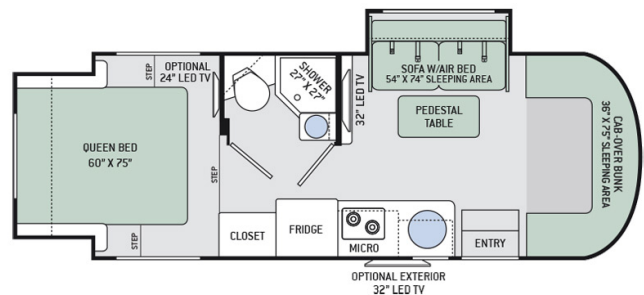

WOODY'S RV WORLD CALGARY

weleads@woodysrvcalgary.dsmmessage.com 1-866-383-2727

11700 - 29th Street SE, Calgary, AB T2Z 3W9

Local 1-403-258-2727 | Fax 1-403-279-7444 | <https://www.woodysrv.com/>

MSRP $159,980.00

Woody's Price

2014 THOR MOTOR COACH SIESTA 24SR

SPECIFICATIONS

Year	2014
Manufacturer	THOR MOTOR COACH
Brand	SIESTA
Model	24SR
Type	Motorhome
Class	B
Fuel Type	Diesel
Status	PreOwned
Stock #	49668A
Financing Available	✓
Warranty Available	For Purchase
Odometer	15845 kms.
VIN	WDABF4CC0E9568937
Chassis	Mercedes-Benz® Sprinter 3500
Engine	188HP V6
Transmission	AUTO
Suspension	N/A
Leveling	N/A
Exterior Length	24.8 ft.
Dry Weight	11030 lbs.
Sleeping Capacity	6 person(s)
Interior Colour	N/A
Exterior Colour	Fiberglass
Slideouts	2

Disclaimer: Product information, pricing and photos are as accurate as possible and are subject to change without notice.

SELLING FEATURES

Specifications and Features:

- Chassis Brand: Mercedes-Benz® Sprinter
- Engine Type: V6
- Chassis Model: 3500
- Cylinders: 6
- Horsepower (bhp): 188
- Torque (Ft Lbs): 325
- Fuel Type: Diesel
- Transmission Type: Automatic
- Number Of Speeds: 5
- Driveline Type: 4X2
- Length (ft): 24'10"
- Wi...

OPTIONS & EQUIPMENT

- FIBREGLASS SIDING
- 2 SLIDES
- SLIDE TOPPERS
- 1 POWER AWNING
- AIR CONDITIONING
- PROPANE FURNACE
- GAS/ELECTRIC WATER HEATER
- AWNING STYLE WINDOWS
- DAY SHADES
- EXTERIOR SHOWER
- BATTERY DISCONNECT
- 2 68LB PROPANE TANKS
- HEATED HOLDING TANKS
- BLACK TANK FLUSH
- ROOF MATERIAL: TPO