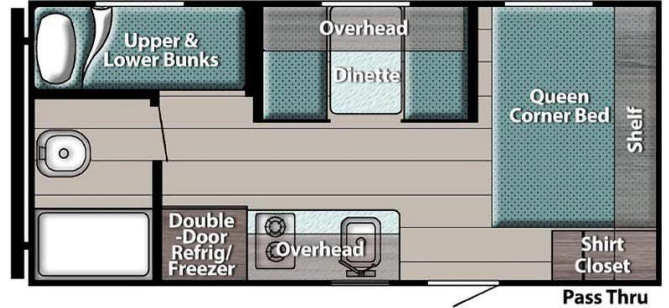

2024 GULFSTREAM TRAILMASTER 199DD

\$25,900.00

Originally \$26,700.00

\$62 Weekly

SPECIFICATIONS

| | |
|---------------------|----------------|
| Year | 2024 |
| Manufacturer | GULFSTREAM |
| Brand | TRAILMASTER |
| Model | 199DD |
| Type | Travel Trailer |
| Status | New |
| Stock # | 76-19423 |
| Financing Available | ✓ |
| Warranty Available | ✓ |
| Suspension | N/A |
| Leveling | Manual |
| Exterior Length | 20.9 ft. |
| Dry Weight | 3100 lbs. |
| Sleeping Capacity | 6 person(s) |
| Interior Colour | SMOKE |
| Exterior Colour | ALUMINUM |
| Slideouts | N/A |

Disclaimer: Product information, pricing and photos are as accurate as possible and are subject to change without notice.

SELLING FEATURES

- FAMILY UNIT - 6'8" INTERIOR HEIGHT
- SLEEPS UP TO 6
- CORNER QUEEN BED
- 2 REAR SINGLE BUNKS
- DINETTE BENCH SEATING CONVERTS TO BED
- AWNING
- HIGH RISE KITCHEN FAUCET
- 2 BURNER STOVE TOP
- MICROWAVE
- POTS & PANS DRAWER
- MID SIZE ELECTRIC REFRIGERATOR
- EXTERIOR MOUNTED SPARE TIRE