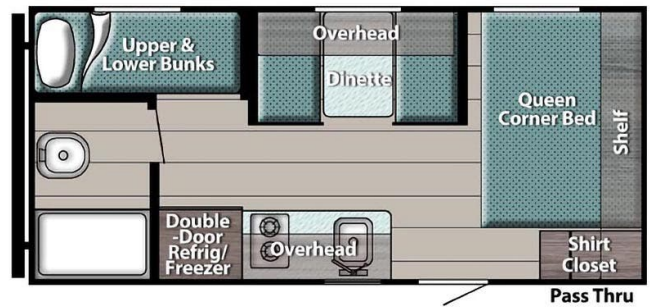

**SPECIAL UNIT**

**\$24,900.00**

Originally \$25,900

\$62 Weekly

**2024 GULFSTREAM TRAILMASTER 199DD**

**SPECIFICATIONS**

Year	2024
Manufacturer	GULFSTREAM
Brand	TRAILMASTER
Model	199DD
Type	Travel Trailer
Status	New
Stock #	76-19423
Financing Available	✓
Warranty Available	✓
Suspension	N/A
Leveling	Manual
Exterior Length	20.9 ft.
Dry Weight	3100 lbs.
Sleeping Capacity	6 person(s)
Interior Colour	SMOKE
Exterior Colour	ALUMINUM
Slideouts	N/A

**Disclaimer:** Product information, pricing and photos are as accurate as possible and are subject to change without notice.

**SELLING FEATURES**

- FAMILY UNIT - 6'8" INTERIOR HEIGHT
- SLEEPS UP TO 6
- CORNER QUEEN BED
- 2 REAR SINGLE BUNKS
- DINETTE BENCH SEATING CONVERTS TO BED
- AWNING
- HIGH RISE KITCHEN FAUCET
- 2 BURNER STOVE TOP
- MICROWAVE
- POTS & PANS DRAWER
- MID SIZE ELECTRIC REFRIGERATOR
- EXTERIOR MOUNTED SPARE TIRE