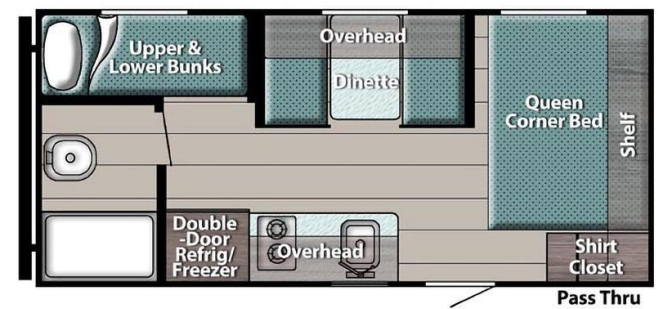

2024 GULFSTREAM TRAILMASTER 199DD

\$25,900.00

Originally \$26,700.00

\$62 Weekly

SPECIFICATIONS

| | |
|---------------------|----------------|
| Year | 2024 |
| Manufacturer | GULFSTREAM |
| Brand | TRAILMASTER |
| Model | 199DD |
| Type | Travel Trailer |
| Status | New |
| Stock # | 76-19423 |
| Financing Available | ✓ |
| Warranty Available | ✓ |
| Suspension | N/A |
| Leveling | Manual |
| Exterior Length | 20.9 ft. |
| Dry Weight | 3100 lbs. |
| Sleeping Capacity | 6 person(s) |
| Interior Colour | SMOKE |
| Exterior Colour | ALUMINUM |
| Slideouts | N/A |

Disclaimer: Product information, pricing and photos are as accurate as possible and are subject to change without notice.

SELLING FEATURES

- FAMILY UNIT - 6'8" INTERIOR HEIGHT
- SLEEPS UP TO 6
- CORNER QUEEN BED
- 2 REAR SINGLE BUNKS
- DINETTE BENCH SEATING CONVERTS TO BED
- AWNING
- HIGH RISE KITCHEN FAUCET
- 2 BURNER STOVE TOP
- MICROWAVE
- POTS & PANS DRAWER
- MID SIZE ELECTRIC REFRIGERATOR
- EXTERIOR MOUNTED SPARE TIRE

OPTIONS & EQUIPMENT

| | | | | | | |
|----------------|----------------|--|-------------------|-----------------------------|---------------------|--------------|
| Awning | Heating | 1 Air Conditioning Unit(s) (Roof) - Size: 13500BTU | Battery Tray | AC/DC Converter | Stabilizer Jacks | LPG Detector |
| Monitor Panel | Smoke Detector | Spare with Carrier | Toilet Facilities | Gas/Elec Water Heater 6 GAL | SECURE STANCE STEPS | |
| SPARE TIRE KIT | | | | | | |