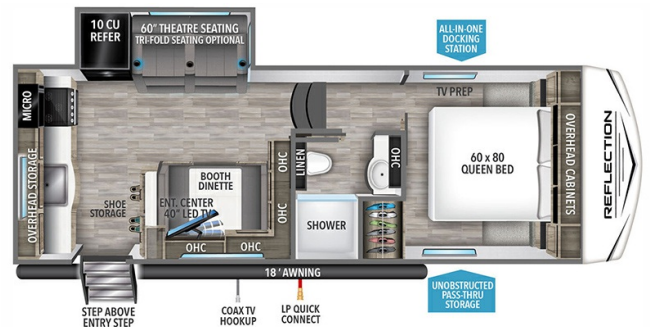

### SPECIFICATIONS

Year	2025
Manufacturer	GRAND DESIGN
Brand	REFLECTION 100
Model	22RK
Type	Fifth Wheel
Status	New
Stock #	49680
Financing Available	✓
Warranty Available	Manufacturer
Suspension	N/A
Leveling	N/A
Exterior Length	26.9 ft.
Dry Weight	6930 lbs.
Sleeping Capacity	6 person(s)
Interior Colour	COLLINS
Exterior Colour	Fiberglass
Slideouts	1

### SELLING FEATURES

Specifications and Features:

- Length (ft): 26'11"
- Width (ft): 8'0"
- Height (ft): 12'0"
- GVWR (lbs): 9995
- Dry Weight (lbs): 6930
- Hitch Weight (lbs): 1086
- Number Of Fresh Water Holding Tanks: 1
- Total Fresh Water Tank Capacity (gal): 55
- Number Of Gray Water Holding Tanks: 1
- Total...