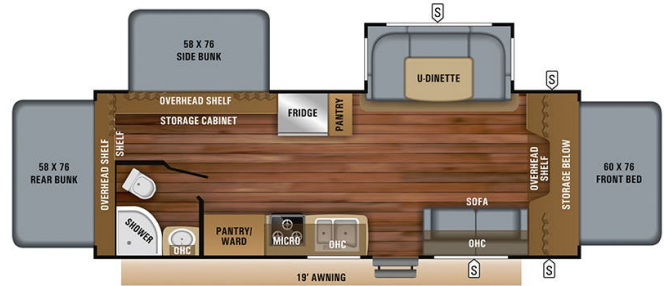

2019 JAYCO JAYFEATHER X23E

\$21,500.00

\$114 Bi-Weekly

SPECIFICATIONS

Year	2019
Manufacturer	JAYCO
Brand	JAYFEATHER
Model	X23E
Type	Hybrid
Status	PreOwned
Stock #	JE0219
Financing Available	✓
Warranty Available	✓
Suspension	N/A
Leveling	N/A
Exterior Length	24.7 ft.
Dry Weight	5250 lbs.
Sleeping Capacity	8 person(s)
Interior Colour	N/A
Exterior Colour	Fiberglass
Slideouts	1

Disclaimer: Product information, pricing and photos are as accurate as possible and are subject to change without notice.

SELLING FEATURES

Preowned Hybrid trailer very spacious with three tipouts and one slide:

Features:

- Sleeps up to 10 - three tipouts, a dinette that folds down to a bed and the couch
- Kitchen includes fridge/freezer, microwave, range with oven, sink and storage
- Bathroom with shower, sink and toilet
- Furnace and A/C
- Spare tire, carrier, and cover
- Includes deep cycle battery and propane tanks
- Dry weight of 5,250lbs