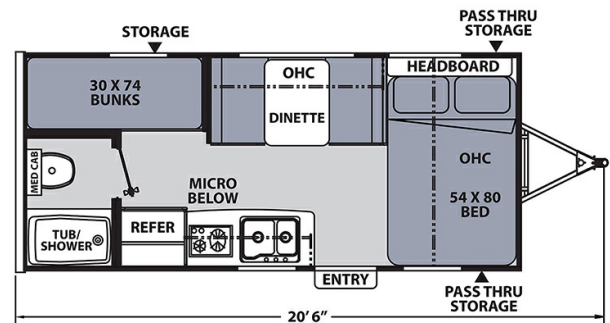

2022 COACHMEN APEX NANO 185BH

SPECIFICATIONS

Year	2022
Manufacturer	COACHMEN
Brand	APEX NANO
Model	185BH
Type	Travel Trailer
Status	PreOwned
Stock #	4961A
Financing Available	✓
Warranty Available	✓
Suspension	N/A
Leveling	N/A
Exterior Length	20.6 ft.
Dry Weight	3406 lbs.
Sleeping Capacity	5 person(s)
Interior Colour	N/A
Exterior Colour	Fiberglass
Slideouts	N/A

Disclaimer: Product information, pricing and photos are as accurate as possible and are subject to change without notice.

SELLING FEATURES

Specifications and Features:

- Length (ft): 20'7"
- Width (ft): 7'6"
- Height (ft): 9'10"
- Interior Height (ft): 6'5"
- Dry Weight (lbs): 3406
- Payload Capacity (lbs): 1294
- Hitch Weight (lbs): 400
- Number Of Fresh Water Holding Tanks: 1
- Total Fresh Water Tank Capacity (gal): 50
- Numbe...