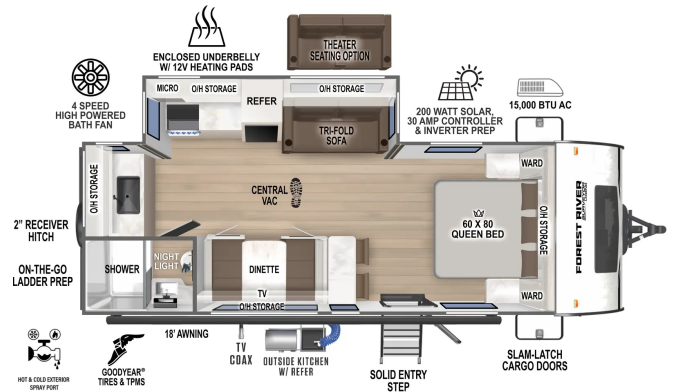

Disclaimer: Product information, pricing and photos are as accurate as possible and are subject to change without notice.

OPTIONS & EQUIPMENT

TURN KEY CAMP ESSENTIALS PACKAGE:

- Extended Season Ready
- 2" Aluminum Framed Floor w/ Block Foam Insulation
- Sealed Underbelly w/ Forced Heat & Radiant Foil Insulation
- 12V Tank Heaters
- Goodyear® Tires
- 15K A/C
- 200 Watt Solar Panel & 30 Amp Solar Controller
- Solar Inverter Prep
- Tire Pressure Monitoring System (TPMS)
- Electric Awning w/ LED Lightstrip
- Central Vacuum System
- 10 Cu. Ft. 12V Black Glass Refrigerator
- Adjustable Platform Entry Step w/ Night Light (All Entries)
- Friction Hinge Black Glass Entry Door(s)
- 2" Rear Accessory Hitch
- Large Safety Assist Handle
- Tankless Water Heater
- Carpet-Free Interiors
- Black Stainless Steel Undermount Kitchen Sink
- Residential Cutting Board/ Sink Cover w/ Mounting Bracket
- Bluetooth Stereo
- Porcelain Toilet
- Roller Shades T/O
- Upgraded Slow-Close Shower Door
- HD TV
- Residential Faucets
- Surf(x)® Seamless Countertops T/O
- Residential Dinette Light
- Residential Range Top w/ Glass Cover
- Residential Vanity Mirror w/ Storage
- Under Bed Storage Drawers & Motion Lighting (Select Models)
- EZ-Open Trifold Sofa (Select Models)
- Congoleum® Carefree Linoleum
- Outdoor Kitchen - Gas Griddle Sink Refer (Sub-4s - Griddle & Shelf)
- Exterior Spray Port
- Power Tongue Jack w/ Hitch Light

- Black Tank Flush
- Aluminum Wheels
- Motion Sensor LED Lighting in Front P/T
- 3/4" Drillbit for Manual Jacks
- Roof Ladder Prep
- Rear Camera Prep
- Azdel Composite Walls
- PVC Roof

SURVEYOR LEGEND PACKAGE:

- Automotive Style Tinted Front Windshield
- Residential Queen Size Bed
- Oversized Dinette Storage Access Doors
- Front Exterior Slam Latch Baggage Doors

OPTIONS:

- Additional 200W Solar Panel
- Theater Seating IPO Trifold Sofa