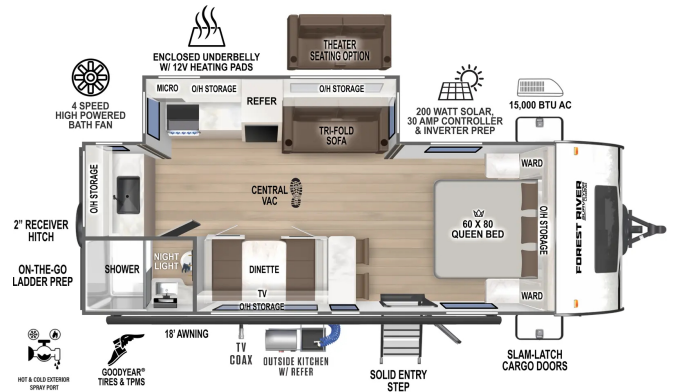

Disclaimer: Product information, pricing and photos are as accurate as possible and are subject to change without notice.