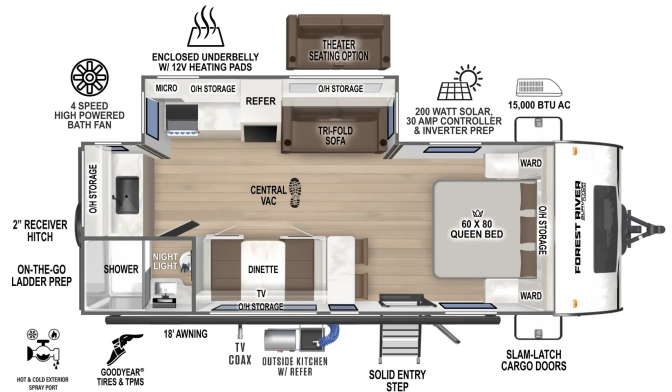

CASCADE

sales@towtallycamping.com 1-530-241-7848

2425 Cascade Blvd., Redding, CA 96003

Local 1-530-241-7848 | <https://www.towtallycamping.com/>

2025 FOREST RIVER SURVEYOR LEGEND 204MKLE

$32,992.00

Originally $47,365.00

SPECIFICATIONS

Year	2025
Manufacturer	FOREST RIVER
Brand	SURVEYOR LEGEND
Model	204MKLE
Type	Travel Trailer
Status	New
Stock #	SL049276
Financing Available	✓
Warranty Available	✓
Suspension	N/A
Leveling	N/A
Exterior Length	27.0 ft.
Dry Weight	5455 lbs.
Sleeping Capacity	N/A person(s)
Interior Colour	Desert Canyon
Exterior Colour	N/A
Slideouts	N/A

Disclaimer: Product information, pricing and photos are as accurate as possible and are subject to change without notice.

OPTIONS & EQUIPMENT

TURN KEY CAMP ESSENTIALS PACKAGE:

- Extended Season Ready
- 2" Aluminum Framed Floor w/ Block Foam Insulation
- Sealed Underbelly w/ Forced Heat & Radiant Foil Insulation
- 12V Tank Heaters
- Goodyear® Tires
- 15K A/C
- 200 Watt Solar Panel & 30 Amp Solar Controller
- Solar Inverter Prep
- Tire Pressure Monitoring System (TPMS)
- Electric Awning w/ LED Lightstrip
- Central Vacuum System
- 10 Cu. Ft. 12V Black Glass Refrigerator
- Adjustable Platform Entry Step w/ Night Light (All Entries)
- Friction Hinge Black Glass Entry Door(s)
- 2" Rear Accessory Hitch
- Large Safety Assist Handle
- Tankless Water Heater
- Carpet-Free Interiors
- Black Stainless Steel Undermount Kitchen Sink
- Residential Cutting Board/ Sink Cover w/ Mounting Bracket
- Bluetooth Stereo
- Porcelain Toilet
- Roller Shades T/O
- Upgraded Slow-Close Shower Door
- HD TV
- Residential Faucets
- Surf(x)® Seamless Countertops T/O
- Residential Dinette Light
- Residential Range Top w/ Glass Cover
- Residential Vanity Mirror w/ Storage
- Under Bed Storage Drawers & Motion Lighting (Select Models)
- EZ-Open Trifold Sofa (Select Models)
- Congoleum® Carefree Linoleum
- Outdoor Kitchen - Gas Griddle Sink Refer (Sub-4s - Griddle & Shelf)
- Exterior Spray Port
- Power Tongue Jack w/ Hitch Light